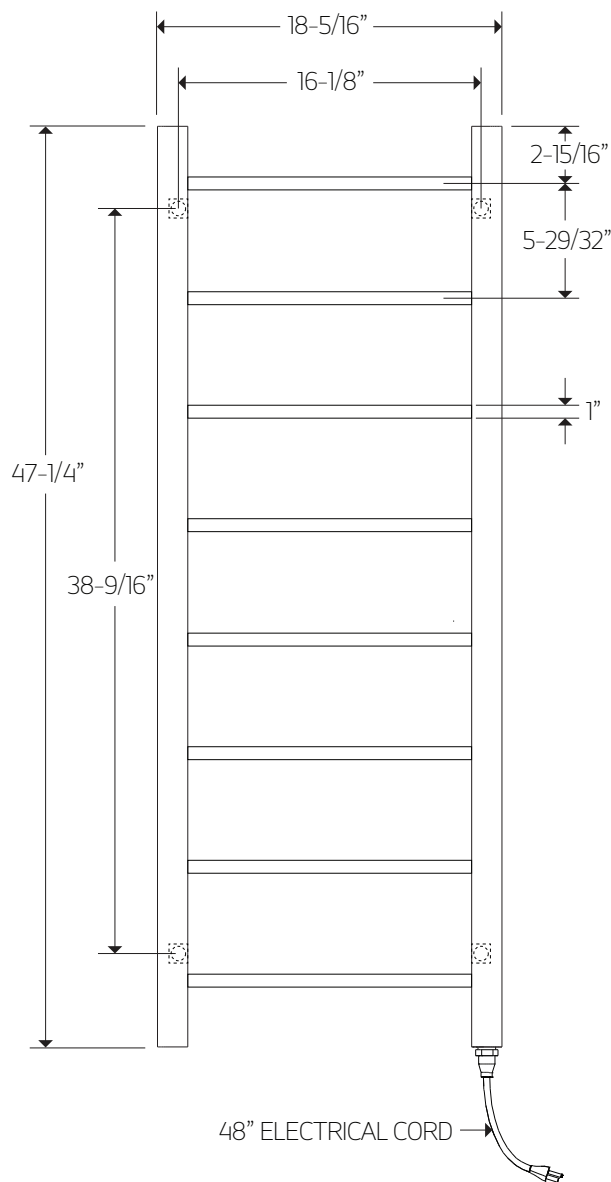

MR12045P

TECHNICAL DATA SHEET

denby towel warmer,
plug-in

artos[®]

MR12045P

denby towel warmer,
plug-in

OPERATING SPECIFICATIONS

FEATURES

Towel warming, drying and auxiliary heating.

ELEMENT

300W, 110V

CODES

UL Approved
CSA-US Approved

REQUIREMENTS

The towel warmer must be installed so that the Element is at the bottom.