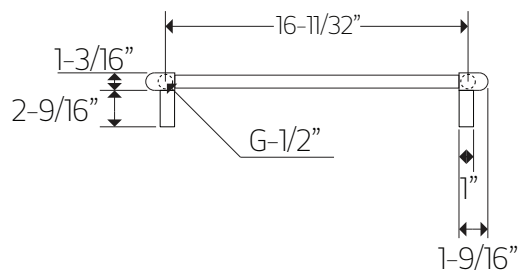

MR12045P

TECHNICAL DATA SHEET

denby towel warmer,
plug-in

artos[®]

MR12045P

denby towel warmer,
plug-in

OPERATING SPECIFICATIONS

FEATURES

Towel warming, drying and auxiliary heating.

ELEMENT

300W, 110V

CODES

UL Approved
CSA-US Approved

REQUIREMENTS

The towel warmer must be installed so that the Element is at the bottom.