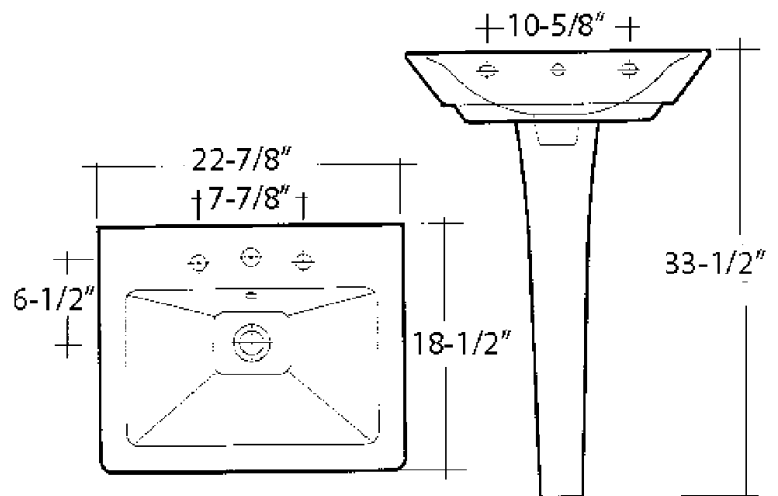

# OPULENCE "His" PEDESTAL LAVATORY

Cat. No  
3-361, 368

W: 22-7/8"  
D: 18-1/2"  
H: 33 1/2"

Column: 6-1/4" L (Top)  
3-1/4" L (Bottom)  
5-1/2" W X 28-3/4" H

## Interior Dimensions:

|                                    |               |
|------------------------------------|---------------|
| Basin Interior:                    | 18-1/2" x 12" |
| Basin Depth:                       | 4-1/2"        |
| Water depth to overflow:           | 3-1/4"        |
| Back of basin to center of faucet: | 2-3/8"        |
| Back of basin to center of drain:  | 9"            |
| Depth to overflow:                 | 3"            |
| Mount bolts height:                | 31-1/4"       |
| Mount holes cc:                    | 10-5/8"       |
| Faucet and spout holes:            | 1-3/8"        |

## Features:

- ▶ Fine fire clay construction
- ▶ Transitional style
- ▶ Rectangular basin
- ▶ Pre-drilled overflow
- ▶ Back on column is open
- ▶ Available pre-drilled for 1-hole (**3-361WH**), 4" centerset (**3-364WH**), and 8" widespread (**3-368WH**)
- ▶ Mounting Hardware Included

## Colors:

WH White

Mounting Hardware

**Compliance Certification**  
Meets or exceeds the following specifications: ASME A112.19.1 2018 AND CSA B45.2-18 for Vitreous China fixtures.

Dimensions of fixture are nominal and may vary within the range of tolerances established by ASME Standard A112.19.2-18. Dimensions and specifications subject to change without notice.