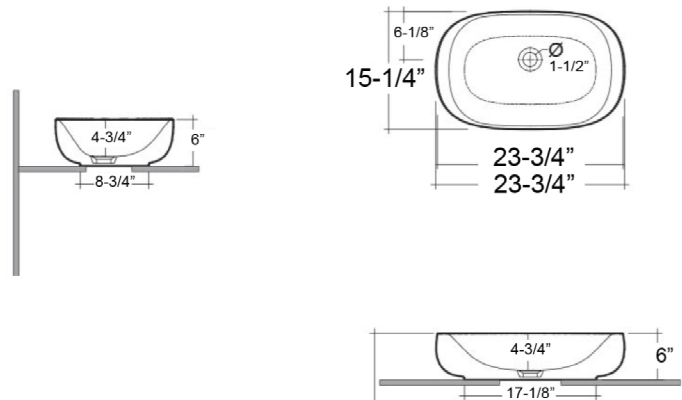

Dimensions of fixture are nominal and may vary within the range of tolerances established by AMSE Standard A112.19.2.2013 Dimensions and specifications subject to change without notice.