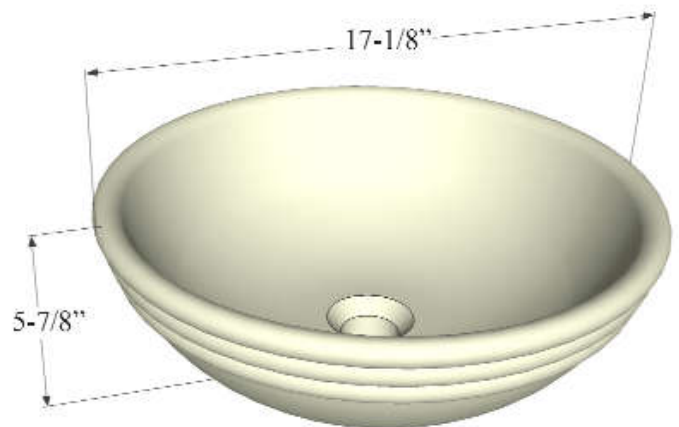

# CORCORA ABOVE COUNTER BASIN

Cat. No  
7-478 & 7-478M

Teak

Top Diameter: 17-1/8"  
Bottom Diameter: 8"  
Height: 5-7/8"

Mahogany

## Interior Dimensions

Interior Diameter: 15-1/2"  
Basin depth: 4-3/4"

## Features:

- ▶ Constructed of natural wood
- ▶ Available in teak (7-478) or mahogany (7-478M)
- ▶ Smooth and sanded sealed
- ▶ Rim 3/4"
- ▶ No faucet hole
- ▶ No overflow
- ▶ Accommodates drain 1-1/2"
- ▶ For use with grid drain **#5601** or umbrella drain **#UD701** (NOT INCLUDED)