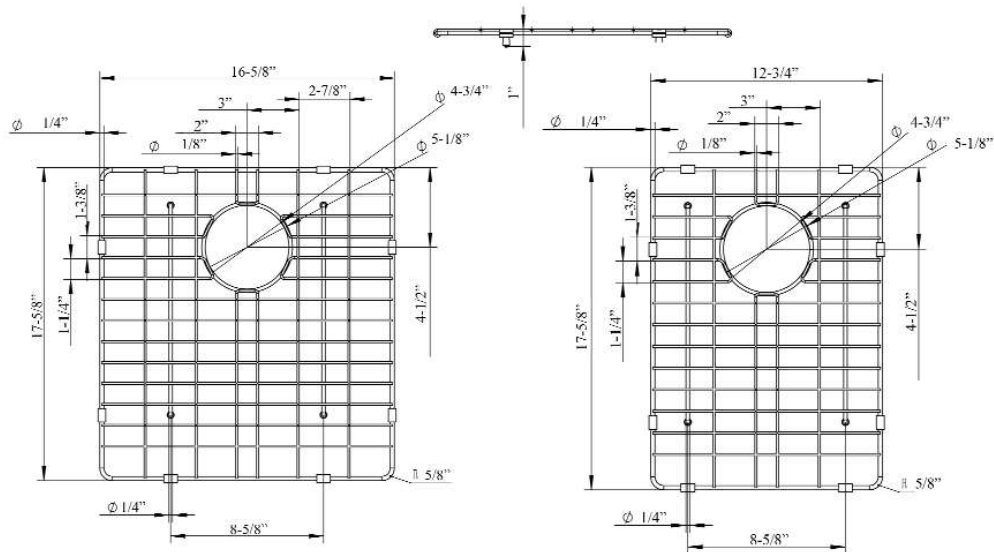

## Features:

- ▶ Fits bottom of KSSDB2574 double bowl farmer sink
- ▶ Rubber Feet Covers Included

### Large Wire Grid

W: 16-<sup>5</sup>/<sub>8</sub>"  
D: 17-<sup>5</sup>/<sub>8</sub>"  
H: 1"

### Small Wire Grid

W: 12-<sup>3</sup>/<sub>4</sub>"  
D: 17-<sup>5</sup>/<sub>8</sub>"  
H: 1"

Drain Hole: 4-<sup>3</sup>/<sub>4</sub>"

Dimensions and specifications subject to change without notice.