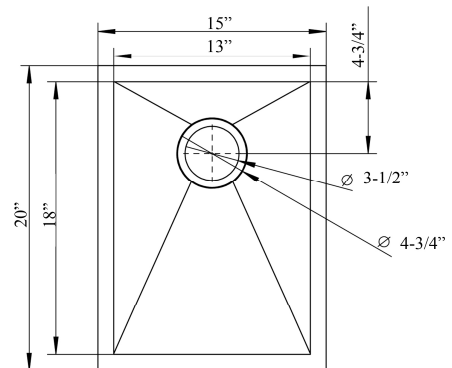

**15" OPHELIA RECTANGULAR
STAINLESS STEEL PREP SINK**

Cat. No
PSSSB2050-SS

W: 15"
D: 20"
H: 10"

***Please do NOT cut hole without
template or actual product.**

Interior Dimensions:

Basin Interior: 13" W x 18" D
Basin Depth: 9-1/2"

Features:

- ▶ Solid 16 gauge, 304 grade metal construction
- ▶ Narrow space saving design
- ▶ Matte finish
- ▶ Zero radius corners for easy cleaning
- ▶ Coated for sound insulation
- ▶ Mounting clips and template included
- ▶ Lip is 1-1/16" wide
- ▶ Drain is 3-1/2"
- ▶ Drain sold separately
- ▶ Wire grid available to purchase separately,
PSSSB2050-Wire

Dimensions of fixture are nominal and may vary within the range of tolerances established by ANSI Standard A112.19.2. Dimensions and specifications subject to change without notice.