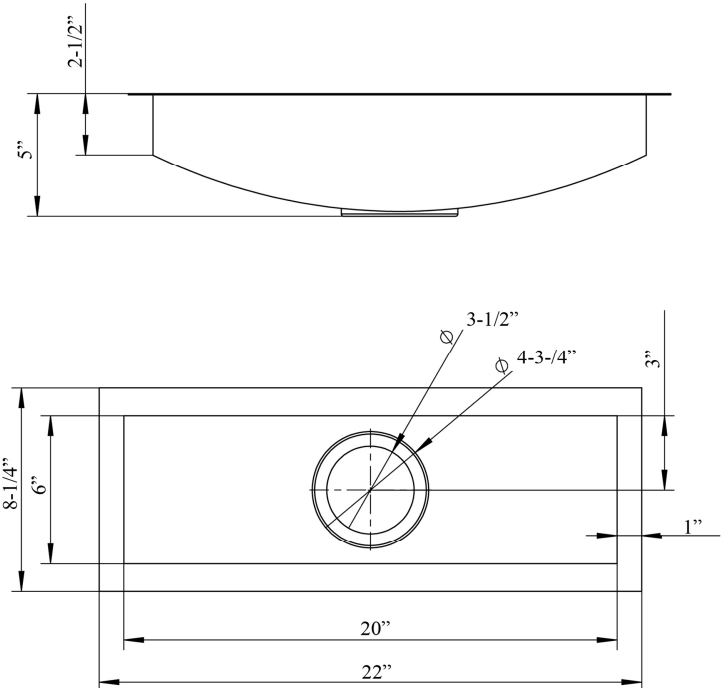

**22" VEDETTE SLOPED
BOTTOM PREP SINK**

Cat. No
PSSSB2100-SS

W: 22"

D: 8-1/4"

H: 5"

***Please do NOT cut hole without
template or actual product.**

Interior Dimensions:

Basin Interior: 20" W x 6" D
Basin Depth: 2-1/2" to 4-3/4"

Features:

- ▶ Solid 16 gauge, 304 grade metal construction
- ▶ Single rectangular bowl
- ▶ Matte finish
- ▶ Coated for sound insulation
- ▶ Zero radius corners for easy cleaning
- ▶ Lip is 1" wide
- ▶ Drain is 3-1/2"
- ▶ Drain sold separately

Dimensions of fixture are nominal and may vary within the range of tolerances established by ANSI Standard A112.19.2. Dimensions and specifications subject to change without notice.