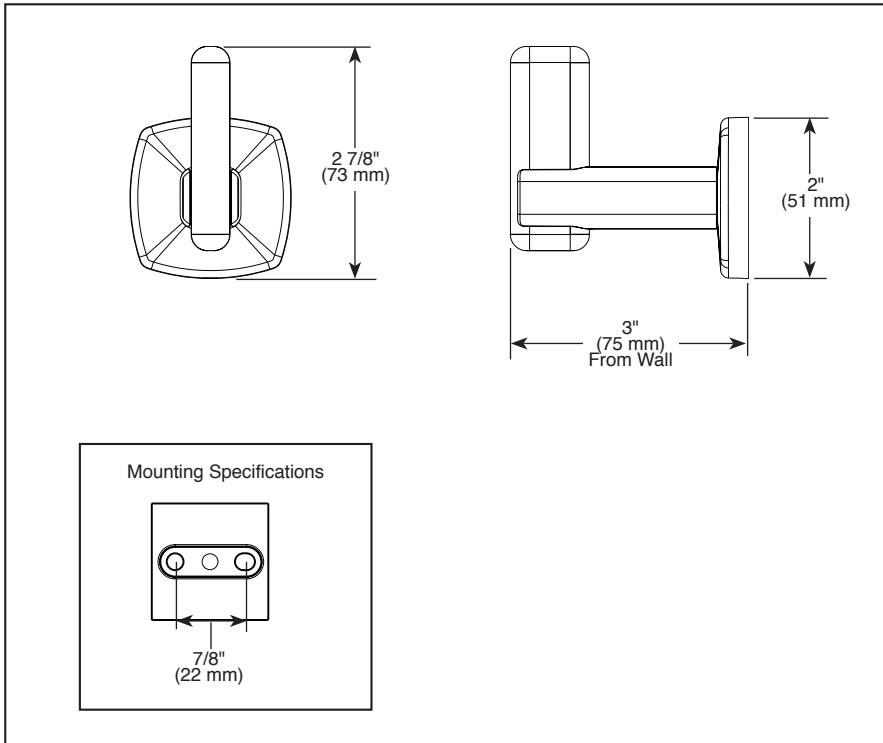

BRIZO®

ACCESSORIES

- Allaria™ Collection
- Robe Hook W/Notch

STANDARD SPECIFICATIONS:

- Wood blocking is preferable behind all wall surfaces. If wood blocking is not available, try finding a wood stud to anchor this accessory.
- Mounting hardware and mounting instructions included with product.
- Note: Plastic anchors, screw, toggle bolts, and mounting brackets are included with the mounting hardware.
- All metal construction with available crystal acrylic option

WARRANTY

- Parts and Finish - Lifetime limited warranty; or for commercial purchasers, 10 years for multi-family residential (apartments and condominiums) and 5 years for all other commercial uses, in each case from the date of purchase.
- Electronic Parts and Batteries (if applicable) - 5 years from the date of purchase; or for commercial purchasers, 1 year from the date of purchase. No warranty is provided on batteries.

693467▲

Submitted Model No.: _____

Specific Features: _____

RP101997

RP63873

▲ Designate proper finish suffix