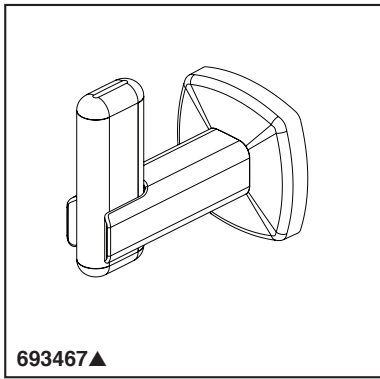

BRIZO®

ACCESSORIES

- Allaria™ Collection
- Robe Hook W/Notch

STANDARD SPECIFICATIONS:

- Wood blocking is preferable behind all wall surfaces. If wood blocking is not available, try finding a wood stud to anchor this accessory.
- Mounting hardware and mounting instructions included with product.
- Note: Plastic anchors, screw, toggle bolts, and mounting brackets are included with the mounting hardware.
- All metal construction with available crystal acrylic option

WARRANTY

- Parts and Finish - Lifetime limited warranty; or for commercial purchasers, 10 years for multi-family residential (apartments and condominiums) and 5 years for all other commercial uses, in each case from the date of purchase.
- Electronic Parts and Batteries (if applicable) - 5 years from the date of purchase; or for commercial purchasers, 1 year from the date of purchase. No warranty is provided on batteries.

693467▲

Submitted Model No.: _____

Specific Features: _____