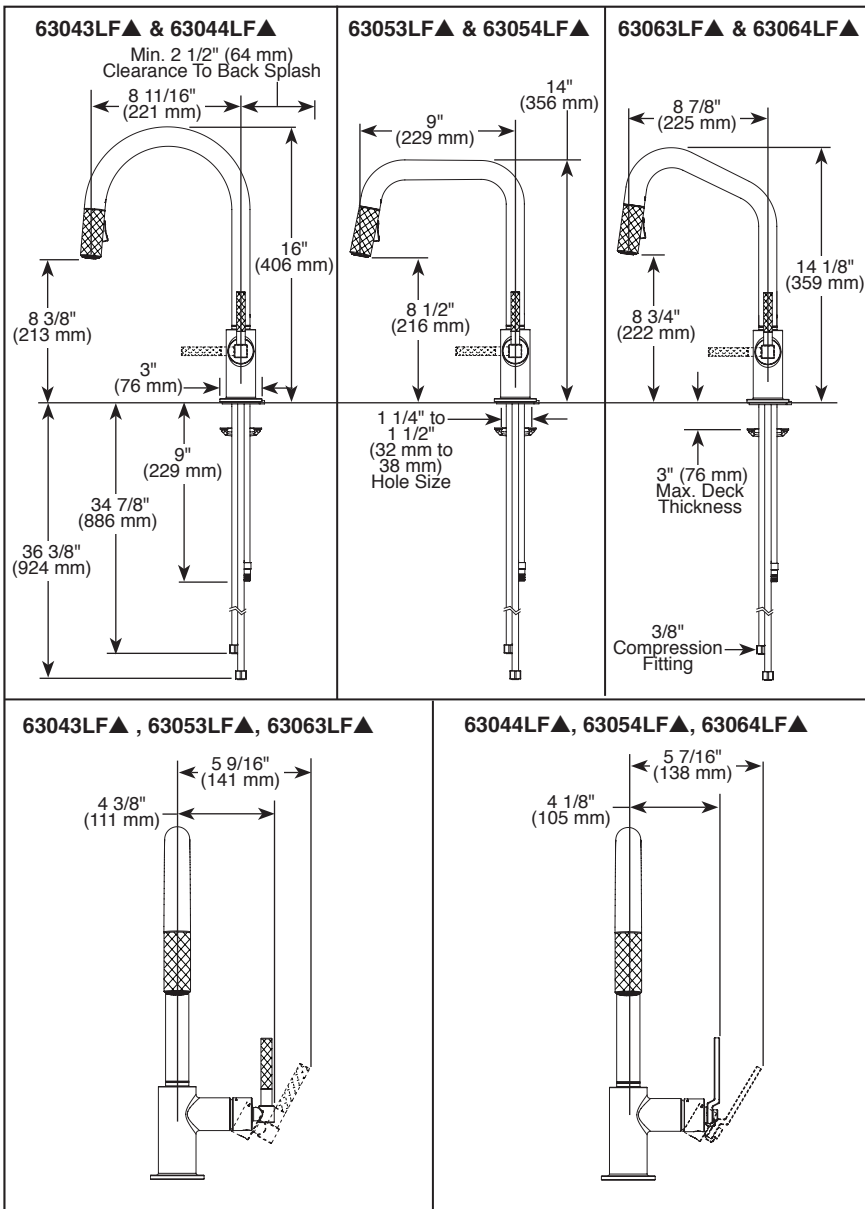

▲ Designate proper finish suffix