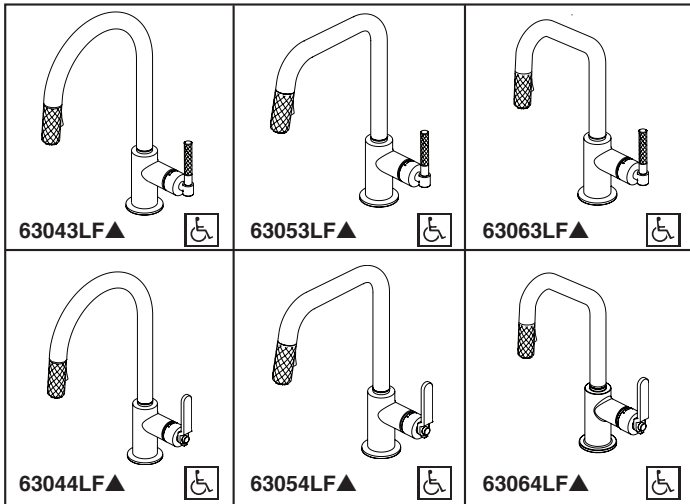

BRIZO®

KITCHEN FAUCETS

- Litze™ Collection
- Single Handle Pull-Down

FEATURES:

- MagneDock® Magnetic Docking

STANDARD SPECIFICATIONS:

- Maximum 1.8 gpm @ 60 psi, 6.8 L/min @ 414 kPa
- One hole mount
- Euro-motion ceramic cartridge
- Spout rotates 360°
- Two-function wand; Aerated stream or spray
- Dual integral check valves in sprayer
- Quick connect hoses
- Hose travels inside mounting shank so it will not interfere with deck edges

WARRANTY

- Lifetime limited warranty on parts (other than electronic parts and batteries) and finishes; or, for commercial users, for 5 years from date of purchase.
- 5 year limited warranty on electronic parts (other than batteries); or, for commercial users, for 1 year from the date of purchase. No warranty is provided on batteries.

COMPLIES WITH:

- ASME A112.18.1 / CSA B125.1
- ASME A112.18.6
- Indicates compliance to ICC/ANSI A117.1
- Verified compliant with .25% weighted average Pb content regulations.

Submitted Model No.: _____

Specific Features: _____