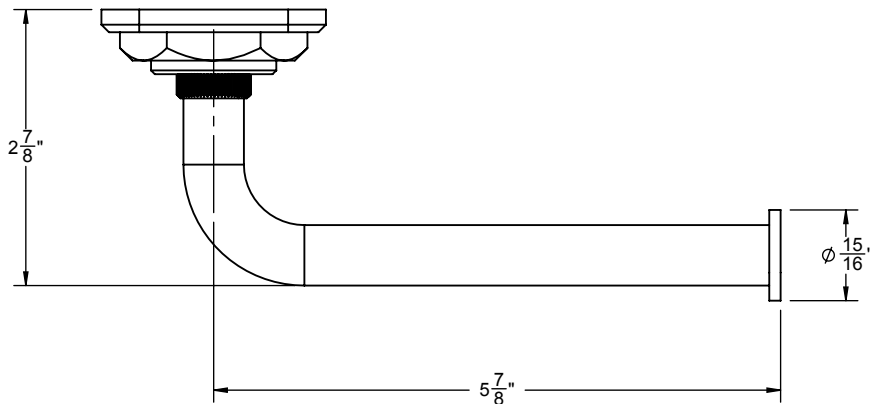

California Faucets®

Steampunk Bay™

SINGLE POST TOILET PAPER / HAND TOWEL HOLDER

85-STP

Features

- All mounting hardware included
- All brass construction
- Over 30 finishes including 15 PVD finishes

Codes/Standards Applicable

Product meets or exceeds the following:

- None applicable

(2X) 8 x 1-1/2" PHILLIPS HEAD SCREW

(2X) 3/8" - 1/2" WALL ANCHOR