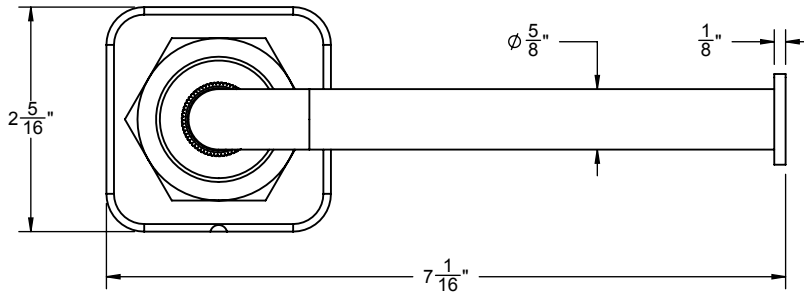

California Faucets®

Steampunk Bay™

SINGLE POST TOILET PAPER / HAND TOWEL HOLDER

85-STP

Features

- All mounting hardware included
- All brass construction
- Over 30 finishes including 15 PVD finishes

Codes/Standards Applicable

Product meets or exceeds the following:

- None applicable

(2X) 8 x 1-1/2" PHILLIPS HEAD SCREW

(2X) 3/8" - 1/2" WALL ANCHOR