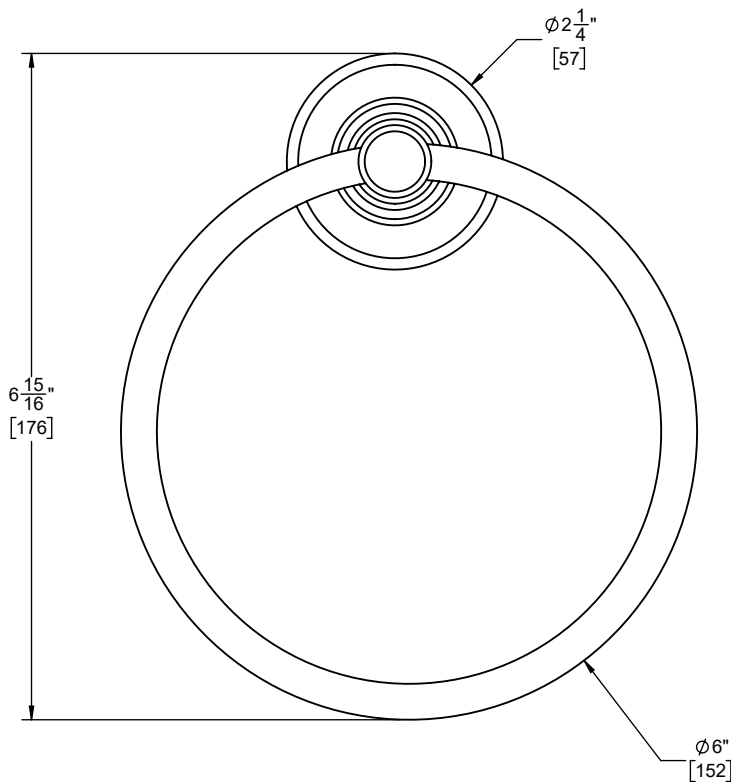

California Faucets®

CHRISTOPHERGRUBB Collection

Trousdale™

Towel Ring

Features

- Available in 28 finishes including 13 PVD finishes
- All brass construction
- Adjustable wall mount to allow for proper horizontal leveling
- Includes all mounting hardware

C1-TR

Codes/Standards

Product meets or exceeds the following:

- None applicable

Specifications subject to change without notice