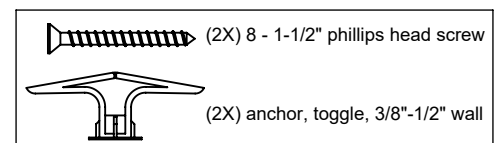

Codes/Standards

Product meets or exceeds the following:

- None applicable

Specifications subject to change without notice