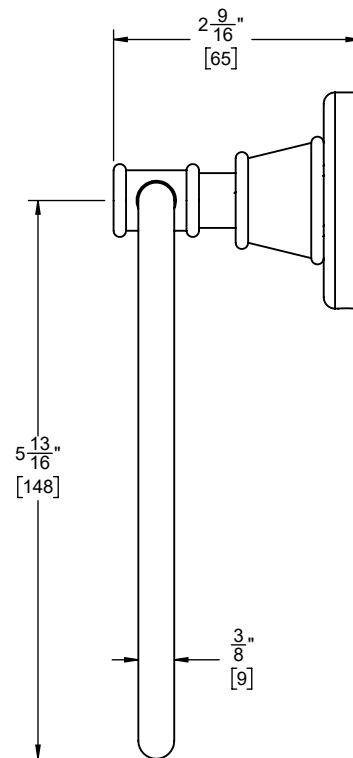

California Faucets®

CHRISTOPHERGRUBB Collection

Trousdale™

Towel Ring

Features

- Available in 28 finishes including 13 PVD finishes
- All brass construction
- Adjustable wall mount to allow for proper horizontal leveling
- Includes all mounting hardware

C1-TR

Codes/Standards

Product meets or exceeds the following:

- None applicable

Specifications subject to change without notice