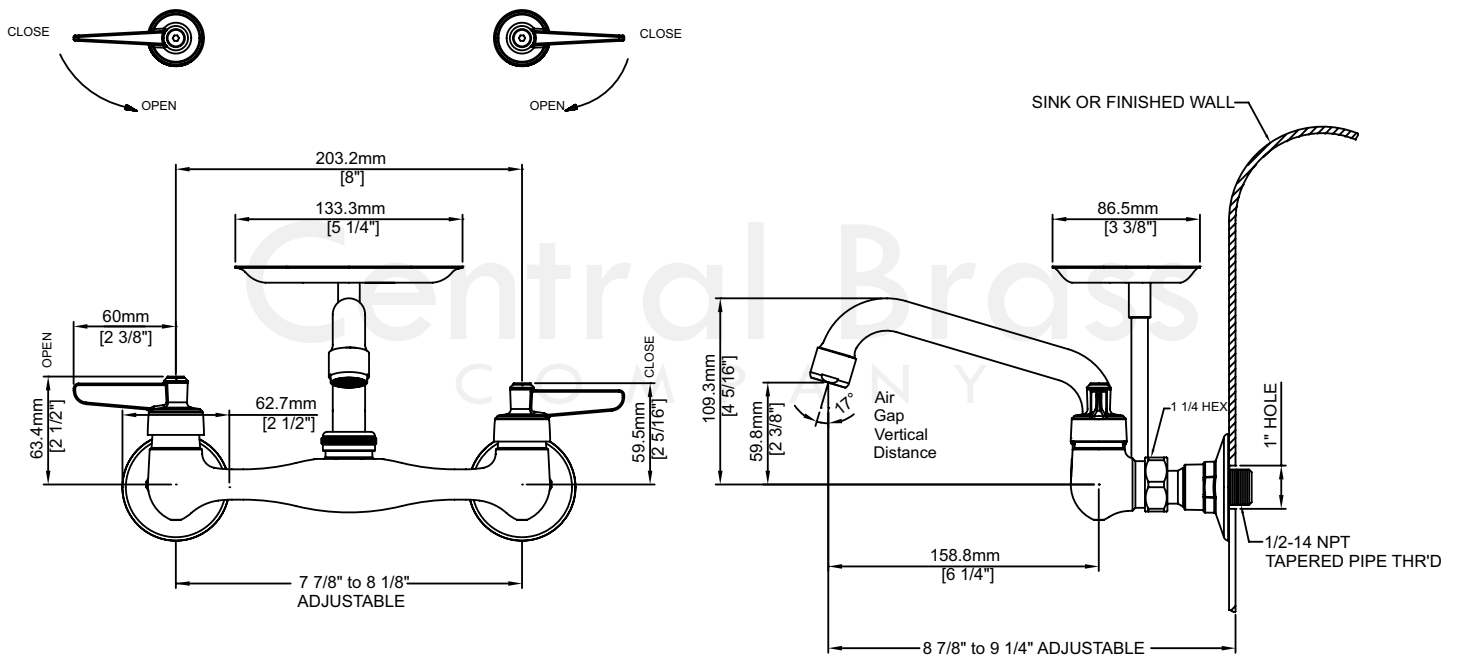

Model# 0048-TLE0

Two Handle Wallmount Kitchen Faucet

0048-TLE0/REV. 11 2016

Product Specifications subject to change without notice