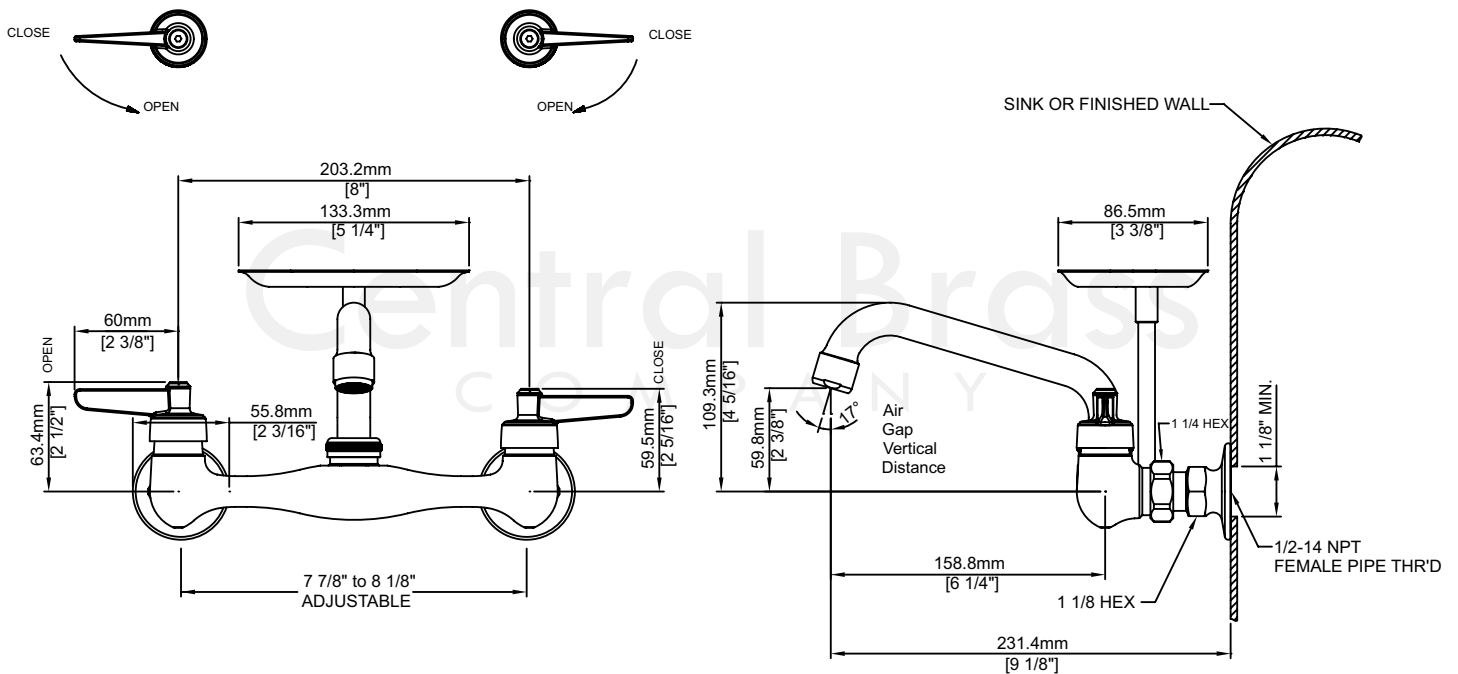

Model# 0048-ULE0

Two Handle Wallmount Kitchen Faucet

FEATURES & SPECIFICATIONS

- 2-3/8" Lever Handle
- 6" Tube Swivel Spout
- 1/2-14 NPS Female Thread
- Replaceable Seats
- 2-Hole 7-7/8" to 8-1/8" Installation
- Brass Soap Dish 1.5 GPM Flow Rate
- 1.5 GPM Flow Rate

Model# 0048-ULE0

Two Handle Wallmount Kitchen Faucet

0048-ULE0/REV. 11 2016

Product Specifications subject to change without notice