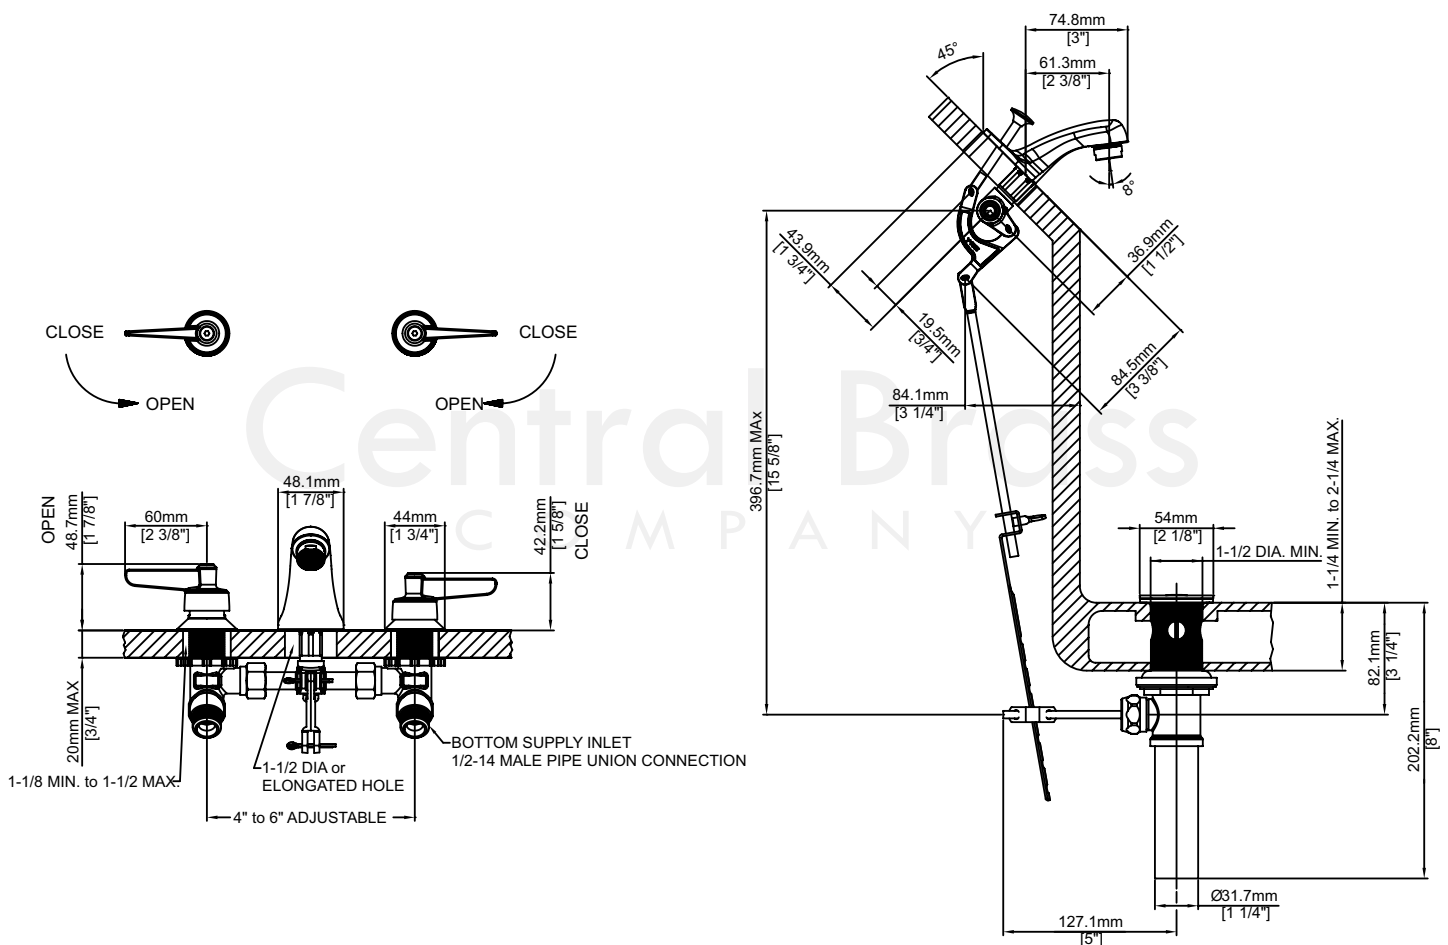

Model# 1178-DLE

Two Handle Slant Back Lavatory Faucet

FEATURES & SPECIFICATIONS

- 2-3/8" Lever Handle
- 45-Degree Slant Back Spout
- Replaceable Seats
- 3-Hole 4" to 6" Installation
- Brass Pop-Up Drain Assembly 1.5 GPM Flow Rate
- 1.5 GPM Flow Rate

Model# 1178-DLE

Two Handle Slant Back Lavatory Faucet

1178-DLE/REV. 11 2016

Product Specifications subject to change without notice