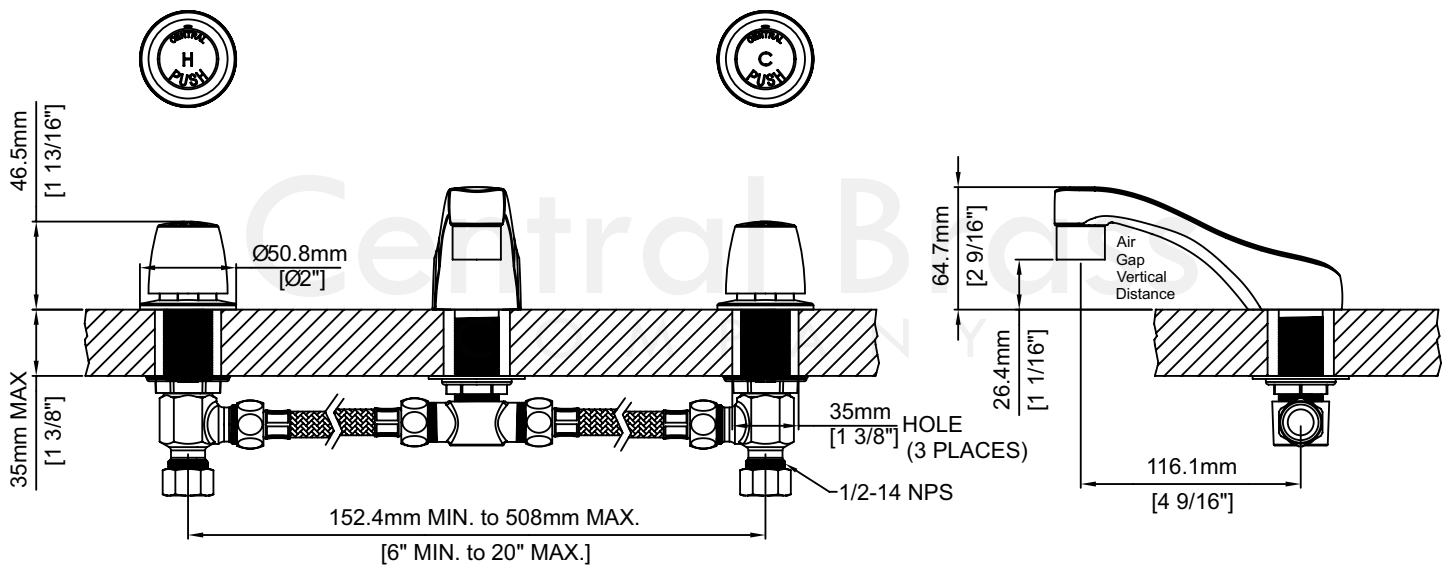

Model# 3127-AVN1

Slow-Close Two Handle Widespread Lavatory Faucet

3127-AVN1/REV. 03 2018

Product Specifications subject to change without notice