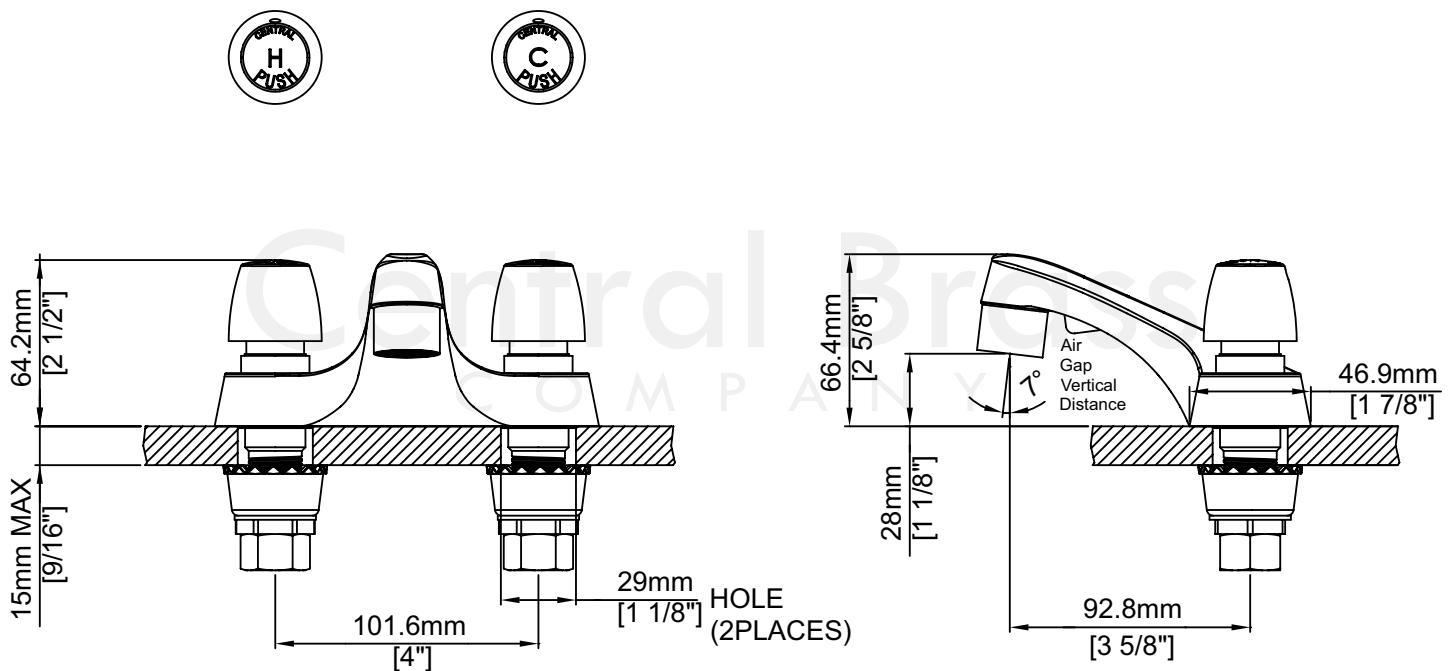

Model# 3137-AVN2

Slow-Close Two Handle Lavatory Faucet

3137-AVN2/REV. 03 2018

Product Specifications subject to change without notice