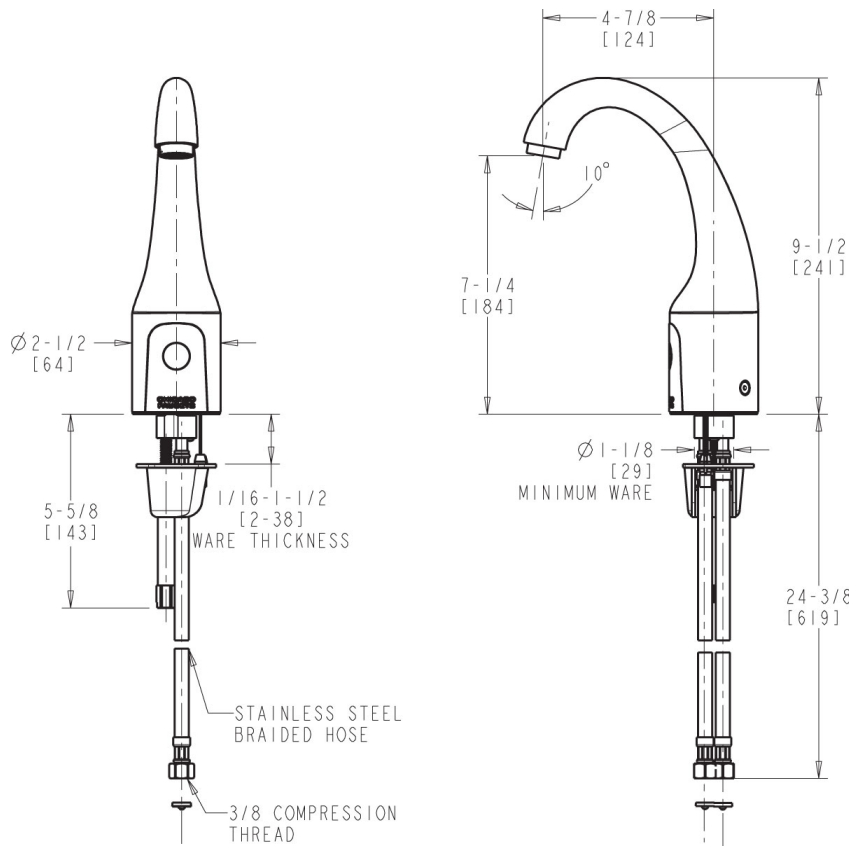

#### ECAST

ECAST products are intended for installation where state laws and local codes mandate lead content levels or in any location where lead content is a concern.

2100 South Clearwater Drive  
Des Plaines, IL  
P: 847/803-5000  
F: 847/803-5454  
Technical: 800/TEC-TRUE  
www.chicagofaucets.com

**Architect/Engineer Specification**

Chicago Faucets No. 116.769.AB.1, HyTronic electronic faucet with dual-beam infrared sensor. Curve spout, chrome plated. Single-hole, deck mount. 1.5 GPM (5.7 L/min) laminar flow control insert in spout inlet. Vandal-proof, non-aerating, laminar flow stream solidifier in outlet. Dual supply for hot and cold water service. 12-volt AC transformer required (order separately). Stainless steel hoses included. Concealed, internal temperature control mixer. Multiple field-adjustable modes and ranges. Compatible with Chicago Faucets Commander™ handheld programming unit. ECASTi<sub>2</sub>½® construction with less than 0.25% lead content by weighted average. CALGreen compliant. This product meets ADA ANSI/ICC A117.1 requirements and is tested and certified to industry standards: ASME A112.18.1/CSA B125.1, Certified to NSF/ANSI 61, Section 9 by CSA, California Health and Safety Code 116875 (AB1953-2006), Vermont Bill S.152, NSF/ANSI 372 Low Lead Content, and California Green Building Standards Code (CALGreen).