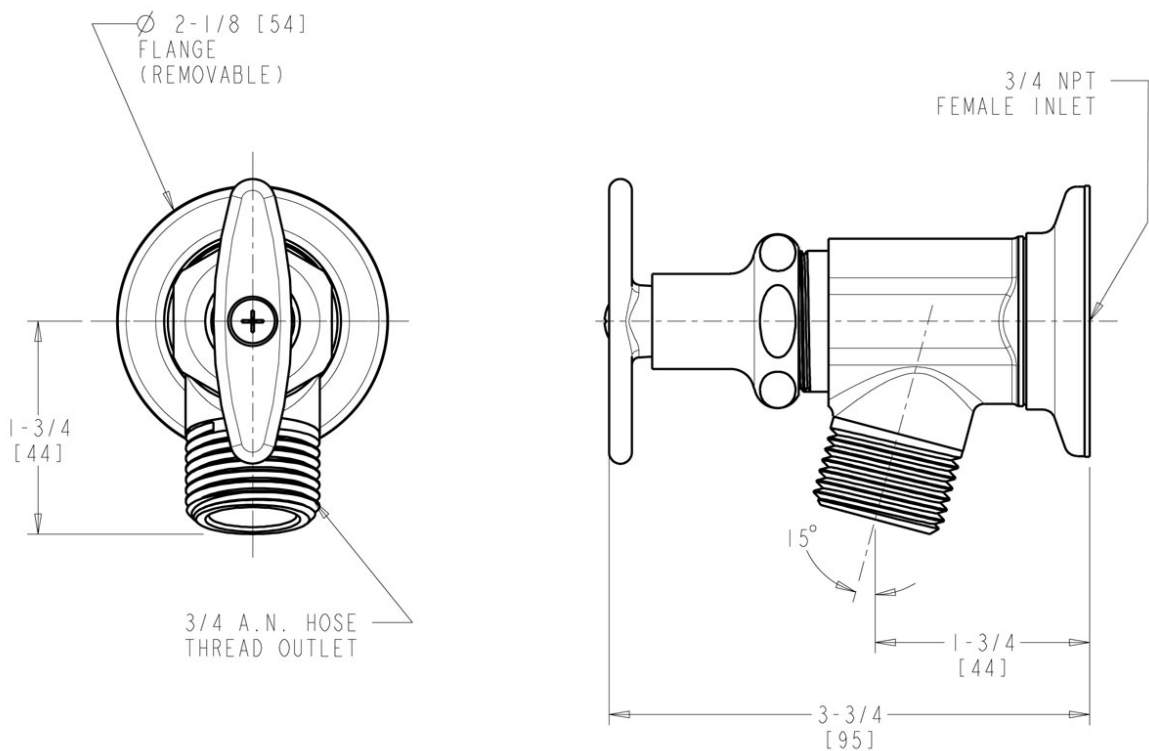

MECHANICAL FAUCETS

387-CP

Washdown and Sill Fittings

Product Type

Wall Mounted Sill Fittings Inside Sill Fitting

Features & Specifications

- Sill Fittings
- 2-1/4" Tee Handles
- Slow Compression Operating Cartridges
- 3/4" NPT Female Inlet
- 3/4" Male Hose Thread Outlet
- Slip Wall Flange
- CFNow! Item Ships in 3 Days

Contractor _____

Submitted as Shown Submitted with Variations

Date _____

2100 South Clearwater Drive
Des Plaines, IL
P: 847/803-5000
F: 847/803-5454
Technical: 800/TEC-TRUE
www.chicagofaucets.com

Architect/Engineer Specification

Chicago Faucets No. 387-CP, Inside Sill Fitting, wall-mounted, chrome plated. 2-1/4" metal tee handle with square, tapered broach. Slow compression rebuildable cartridge, opens and closes 360° for fine adjustment, closes with water pressure, features square, tapered stem. 3/4" NPT female thread inlet. 3/4" male hose thread outlet. Slip wall flange.