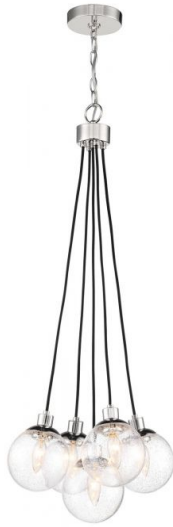

## Que - 53395

Que Pendant

### Color

Make a statement with the striking silhouettes of the Que collection. Clear seeded glass globes in updated silhouettes offer a fresh look to brighten your home.

### Specs

<b>Mounting Location</b>	Indoor
<b>Bulb Base</b>	Candelabra
<b>Bulbs</b>	5
<b>Bulb Size</b>	B10
<b>Bulb Type</b>	Incandescent
<b>Bulb Wattage</b>	40
<b>Carton Size (CU FT)</b>	1.89
<b>Glass or Shade Color</b>	Clear Seeded

### Dimensions

<b>Width (in.)</b>	14.75
<b>Height (in.)</b>	39.25
<b>Canopy Width (in.)</b>	5
<b>Canopy Height (in.)</b>	1
<b>Canopy Length (in.)</b>	5