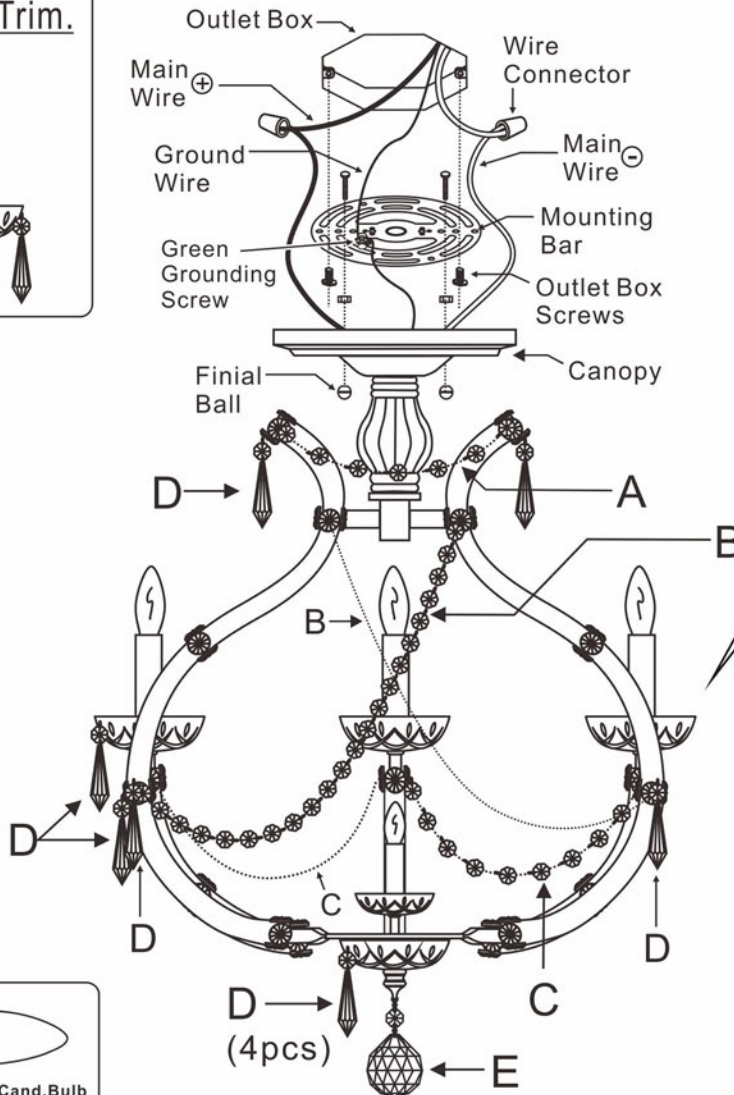

## MODEL#:4473 (CONVERTIBLE) ASSEMBLY AND DRESSING INSTRUCTIONS

WARNING:

Electrical Danger

Turn Power Off

All electrical components must be installed by a licensed electrician in accordance with the National Electric Code and the appropriate local electrical codes.

1 Bobeche  
 with 4 **D** Trim.

### For Ceiling.

### For Hanging

You will need 4 - Cand. Bulb  
 40 Watts Recommended  
 60 Watts Max  
 Bulb not included.

- A= (14mmx7pcs)x3sets
- B= (14mmx12pcs)x6sets
- C= (14mmx8pcs)x6sets
- D= (14mm+38mm)x29sets  
 (Included Hanging.)
- E= (14mm+40mm)x1set