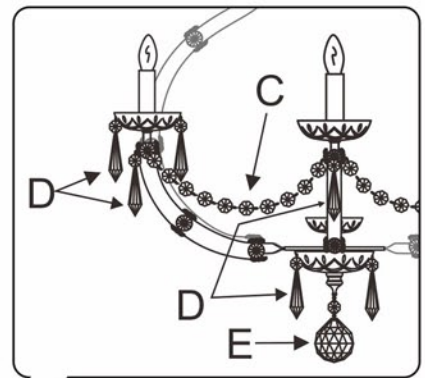

CRYST RAMA

1958

95 Cantiague Rock Road, Westbury NY 11590
ph: 516.931.9090 fax: 516.931.1254
info@crystorama.com www.crystorama.com

MODEL#:4473 (CONVERTIBLE) ASSEMBLY AND DRESSING INSTRUCTIONS

WARNING:

Electrical Danger

Turn Power Off

All electrical components must be installed by a licensed electrician in accordance with the National Electric Code and the appropriate local electrical codes.

1 Bobeche
with 4 **D** Trim.

For Ceiling.