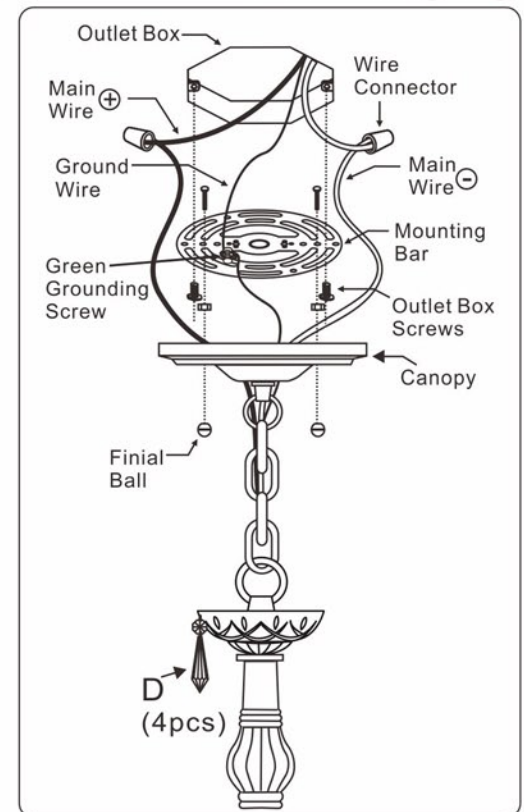

## MODEL#:4473 (CONVERTIBLE) ASSEMBLY AND DRESSING INSTRUCTIONS

WARNING:

Electrical Danger

Turn Power Off

All electrical components must be installed by a licensed electrician in accordance with the National Electric Code and the appropriate local electrical codes.

1 Bobeche  
 with 4 **D** Trim.

### For Hanging

You will need 4 - Cand. Bulb  
 40 Watts Recommended  
 60 Watts Max  
 Bulb not included.

- A= (14mmx7pcs)x3sets
- B= (14mmx12pcs)x6sets
- C= (14mmx8pcs)x6sets
- D= (14mm+38mm)x29sets  
 (Included Hanging.)
- E= (14mm+40mm)x1set