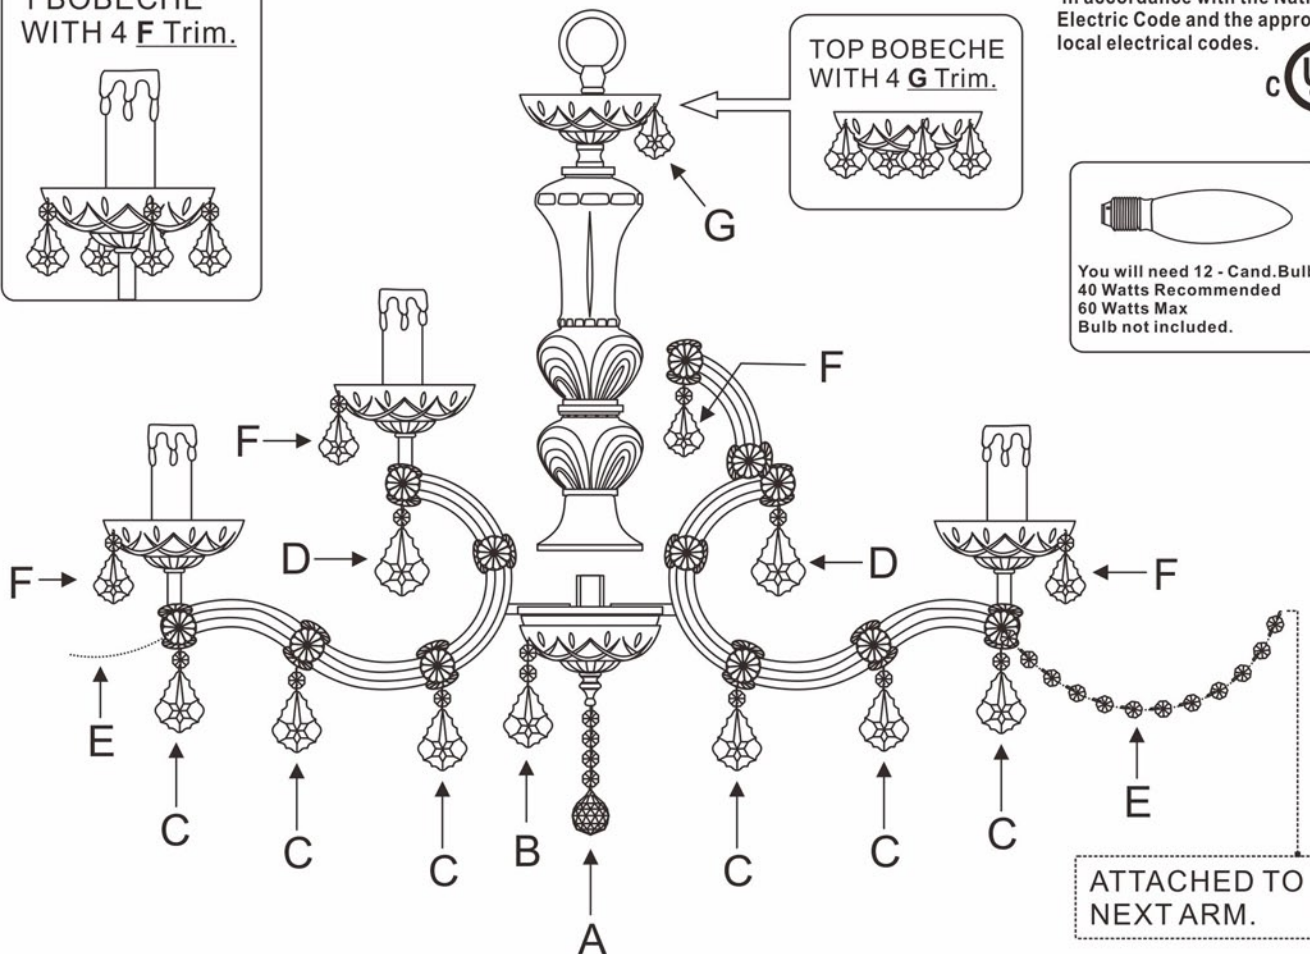

## MODEL#:4479-CH-CL-MWP ASSEMBLY AND DRESSING INSTRUCTIONS

WARNING:

Electrical Danger

Turn Power Off

All electrical components must be installed by a licensed electrician in accordance with the National Electric Code and the appropriate local electrical codes.

1 BOBECHE WITH 4 F Trim.

TOP BOBECHE WITH 4 G Trim.

- A=  (1 40mm Ball + 4 Jewels) x 1pc
- B=  (20/64-2.5" + 2 Jewels) x 4sets
- C=  (20/64-2.5") x 24sets
- D=  (20/78-3") x 8sets
- E=  (14mm Jewels x 14pcs) x 8sets
- F=  (20/50-2") x 52sets
- G=  (20/50-2" No Jewel) x 4sets