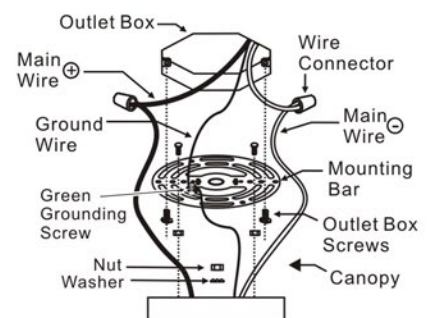

Electrical Danger Turn Power Off

All electrical components must be installed by a licensed electrician in accordance with the National Electric Code and the appropriate local electrical codes.

You will need 9 - Cand. Bulb
40 Watts Recommended
60 Watts Max
Bulb not included.

A= (14mm+18mm+14mm+76mm)*6sets

B= [14mm*14pcs+
(14mm+38mm)*6pcs]*6sets

C= (14mm+38mm)*24pcs

D= (14mm+40mm)*1set