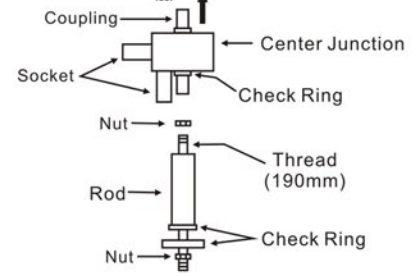

Electrical Danger Turn Power Off

All electrical components must be installed by a licensed electrician in accordance with the National Electric Code and the appropriate local electrical codes.

You will need 9 - Cand. Bulb
40 Watts Recommended
60 Watts Max
Bulb not included.

A= (14mm+18mm+14mm+76mm)*6sets

B= [14mm*14pcs+
(14mm+38mm)*6pcs]*6sets

C= (14mm+38mm)*24pcs

D= (14mm+40mm)*1set