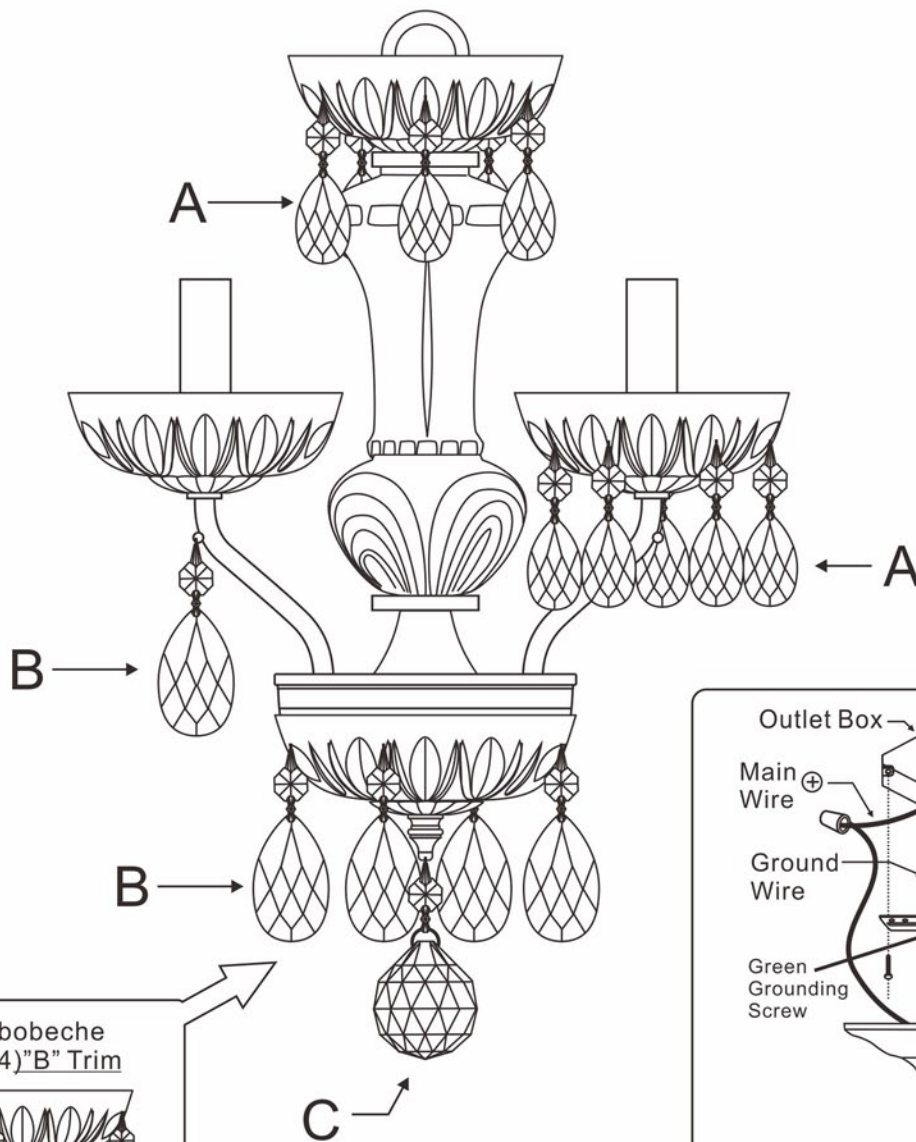

Electrical Danger

Turn Power Off

All electrical components must be installed by a licensed electrician in accordance with the National Electric Code and the appropriate local electrical codes.

1 Bbobèche With (5)"A" Trim

The Bbobèche With (4)"B" Trim

A=  (14mm+38mm)x25 sets

B=  (14mm+50mm)x8 sets

C=  (14mm+30mm)x1 set

You will need 4 - Cand.Bulb
40 Watts Recommended
60 Watts Max
Bulb not included.