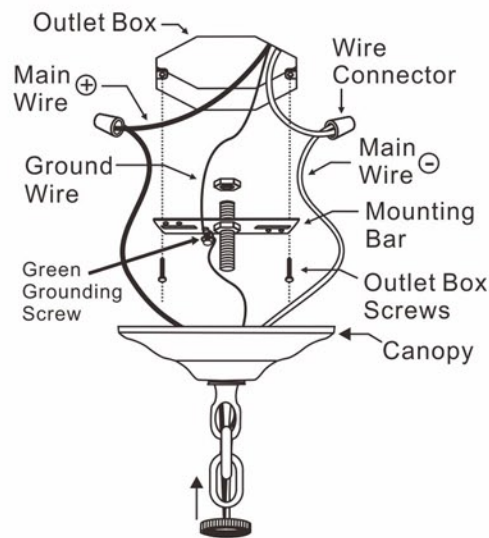

Electrical Danger

Turn Power Off

All electrical components must be installed by a licensed electrician in accordance with the National Electric Code and the appropriate local electrical codes.

1 Bbobèche With (5)"A" Trim

The Bbobèche With (4)"B" Trim

A=  (14mm+38mm)x25 sets

B=  (14mm+50mm)x8 sets

C=  (14mm+30mm)x1 set

You will need 4 - Cand.Bulb
40 Watts Recommended
60 Watts Max
Bulb not included.