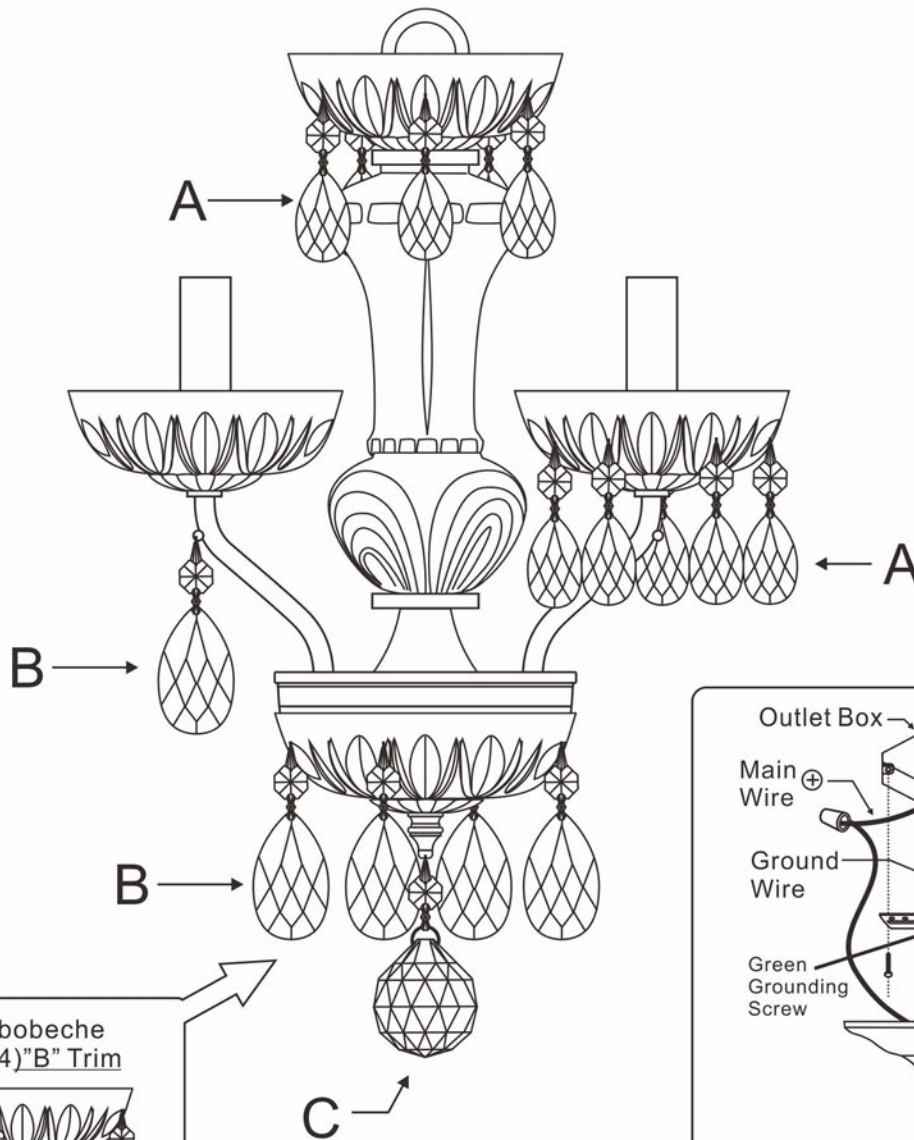

## ASSEMBLY AND DRESSING INSTRUCTIONS

**WARNING:**

Electrical Danger

Turn Power Off

All electrical components must be installed by a licensed electrician in accordance with the National Electric Code and the appropriate local electrical codes.

1 Bbobeche With (5)"A" Trim

The Bbobeche With (4)"B" Trim

A=  (14mm+38mm)x25 sets

B=  (14mm+50mm)x8 sets

C=  (14mm+30mm)x1 set

You will need 4 - Cand.Bulb  
40 Watts Recommended  
60 Watts Max  
Bulb not included.