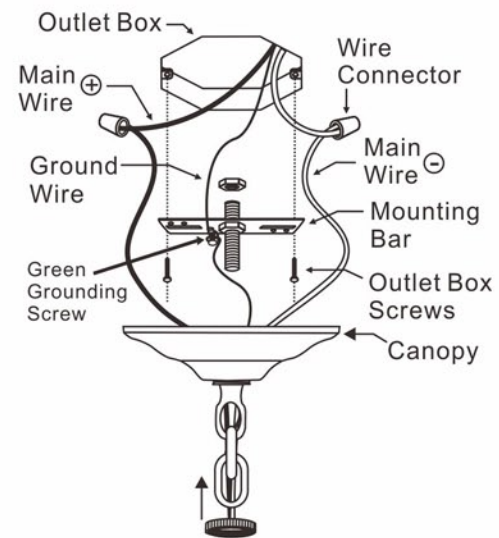

## ASSEMBLY AND DRESSING INSTRUCTIONS

**WARNING:**

Electrical Danger

Turn Power Off

All electrical components must be installed by a licensed electrician in accordance with the National Electric Code and the appropriate local electrical codes.

1 Bbobeche With (5)"A" Trim

The Bbobeche With (4)"B" Trim

A=  (14mm+38mm)x25 sets

B=  (14mm+50mm)x8 sets

C=  (14mm+30mm)x1 set

You will need 4 - Cand.Bulb  
40 Watts Recommended  
60 Watts Max  
Bulb not included.