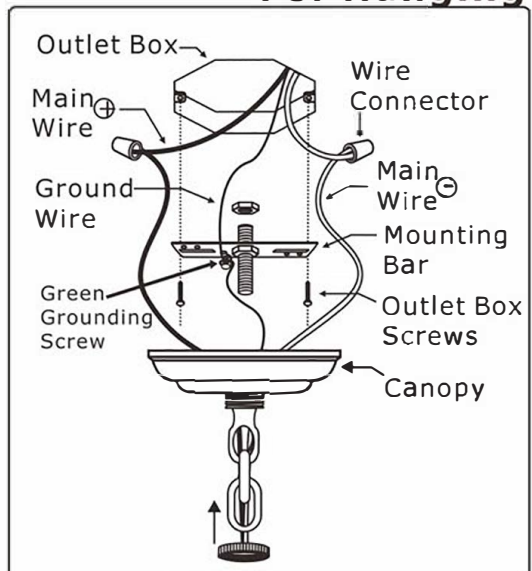

All electrical components must be installed by a licensed electrician in accordance with the National Electric Code and the appropriate local electrical codes.

For Ceiling

You will need
 3 Candelabra bulbs.
 40 Watts Recommended.
 60 Watts Max.
 Bulb not included.

For Hanging

- A = (14mm+50mm) x 9sets
- B = (Square+50mm) x 6sets
- C = (14mm x 6pcs) x 6sets
- D = (14mm x 11pcs + 30mm Ball) x 1set