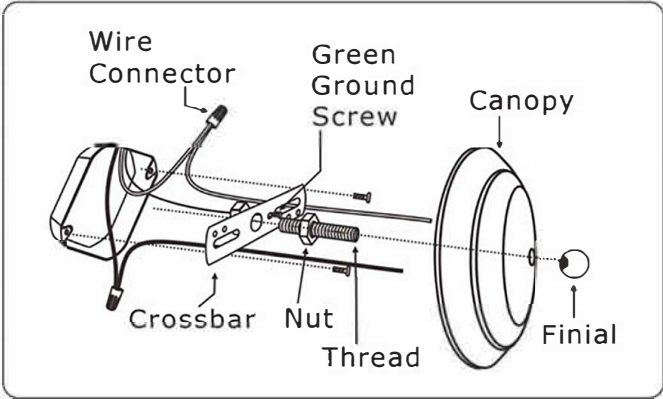

All electrical components must be installed by a licensed electrician in accordance with the National Electric Code and the appropriate local electrical codes.

You will need
 2 Candelabra bulb.
 40 Watts Recommended.
 60 Watts Max.
 Bulb not included.

- A = (14mm-3holes+50mm)x4sets
- B = (18mm Square+14mm+63mm)x1pc
- C = (14mm+63mm)x1pc

- D = (14mm*9)x2sets
- E = (14mm*4+14mm-3holes+14mm*4)x1pc