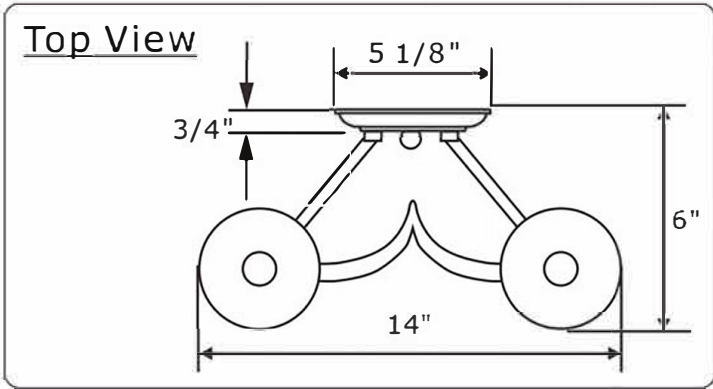

All electrical components must be installed by a licensed electrician in accordance with the National Electric Code and the appropriate local electrical codes.

You will need
 2 Candelabra bulb.
 40 Watts Recommended.
 60 Watts Max.
 Bulb not included.

- A = (14mm-3holes+50mm)x4sets
- B = (18mm Square+14mm+63mm)x1pc
- C = (14mm+63mm)x1pc

- D = (14mm*9)x2sets
- E = (14mm*4+14mm-3holes+14mm*4)x1pc