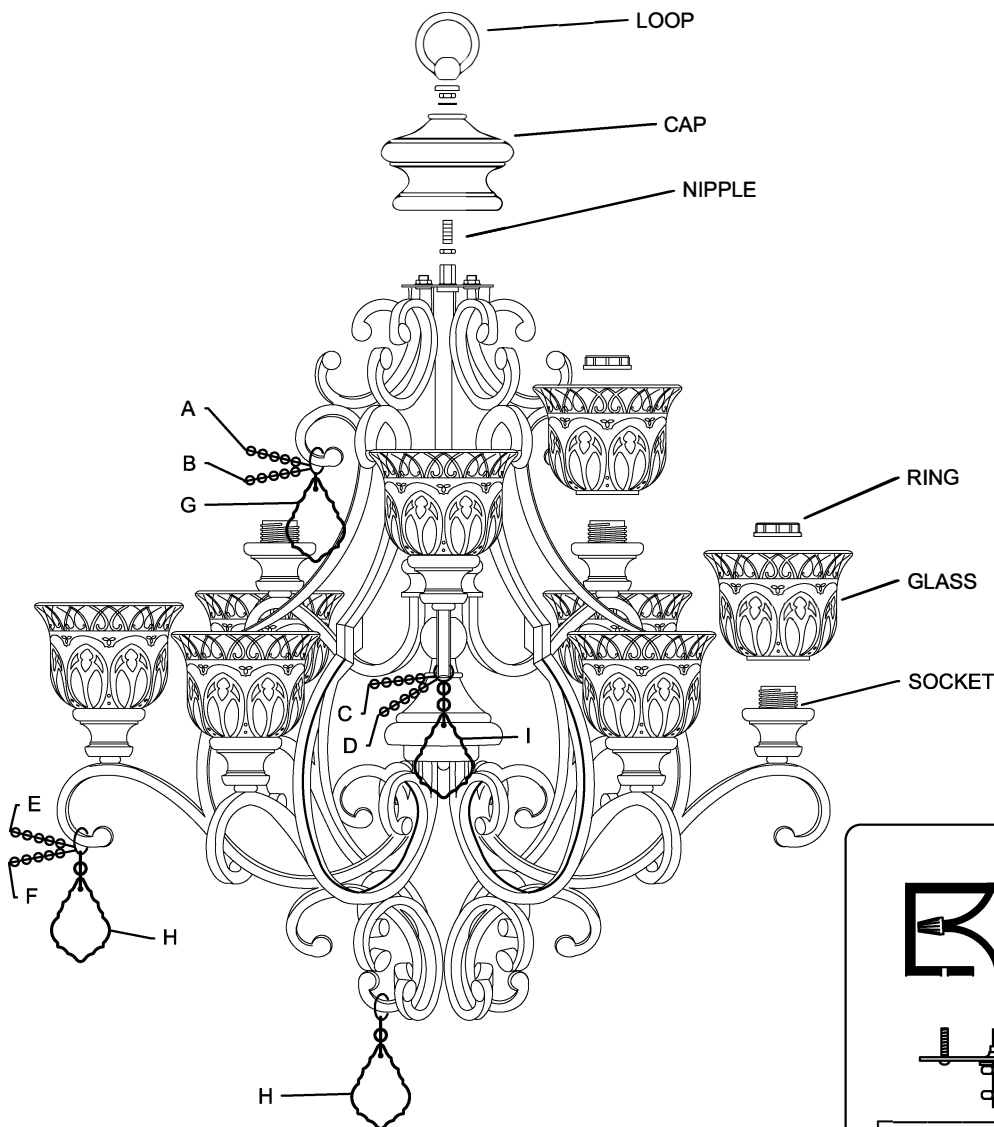

Turn Power Off

All electrical components must be installed by a licensed electrician in accordance with the National Electric Code and the appropriate local electrical codes.

You will need 9 - Medium Bulb
60 Watts Max
Bulb not included.

Spread the arms so that the arms at equal distance from each other.

CRYSTALS:

- A-6 STRANDS WITH 6 JEWELS MWP.
- B-6 STRANDS WITH 8 JEWELS MWP.
- C-3 STRANDS WITH 19 JEWELS MWP.
- D-3 STRANDS WITH 21 JEWELS MWP.
- E-6 STRANDS WITH 18 JEWELS MWP.
- F-6 STRANDS WITH 21 JEWELS MWP.
- G-6-20-75-3" NO JEWEL MWP.
- H-12-20-75-3" MWP.
- I-3-20-75-3" WITH 2 JEWELS MWP.