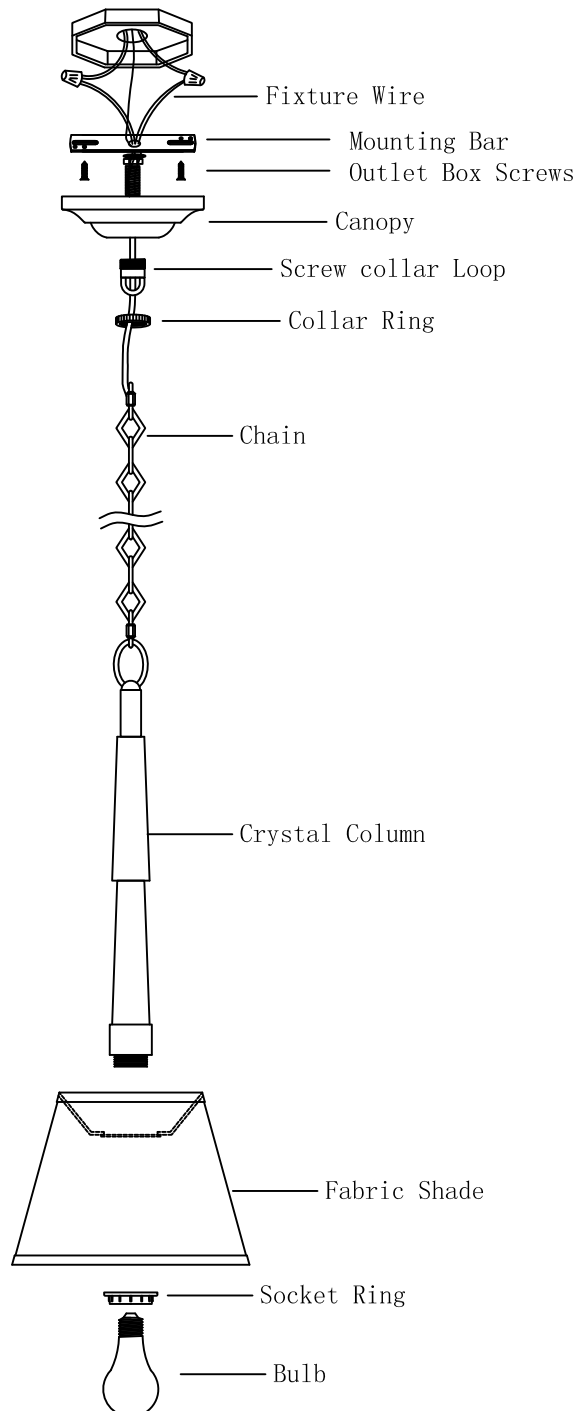

CRYSTORAMA

95 Cantiague Rock Road, Westbury NY 11590
ph:516.931.9090 fax:516.931.1254
info@crystorama.com www.crystorama.com

MODEL#: 8701-AG ASSEMBLY AND DRESSING INSTRUCTIONS

IMPORTANT

TURN OFF THE POWER AT THE MAIN
FUSE OR CIRCUIT BREAKER BOX
BEFORE STARTING INSTALLATION