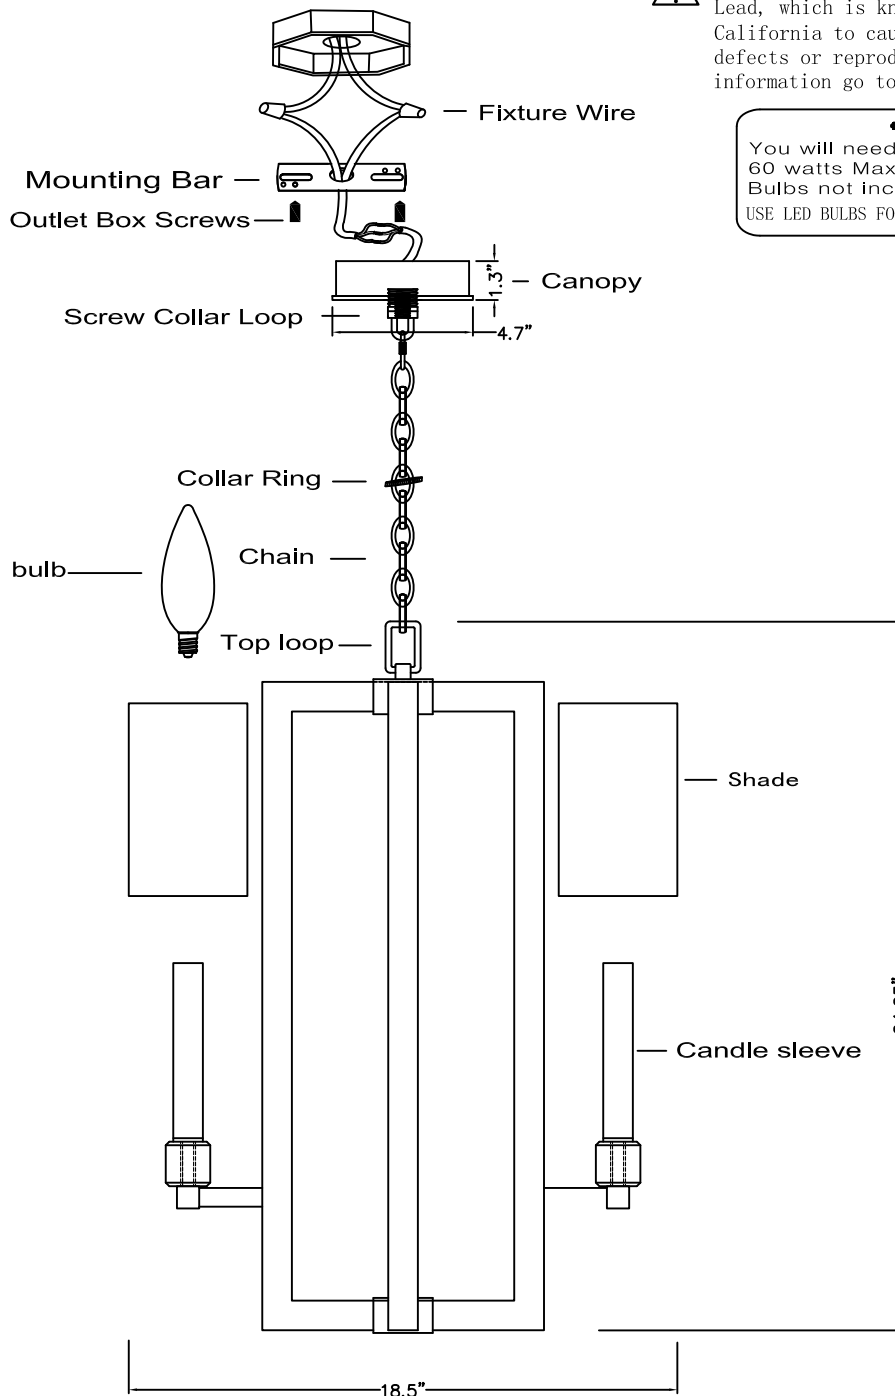

CRYSTORAMA

95 Cantiague Rock Road, Westbury NY 11590
 ph:516.931.9090 fax:516.931.1254
 info@crystorama.com www.crystorama.com

MODEL#: 8884AG ASSEMBLY AND DRESSING INSTRUCTIONS

Shade Dimensions

WARNING

Electrical Danger Turn Power Off

IMPORTANT
 TURN OFF THE POWER AT THE MAIN FUSE OR CIRCUIT BREAKER BOX BEFORE STARTING INSTALLATION

WARNING: This product can expose you to Lead, which is known to the State of California to cause cancer and/or birth defects or reproductive harm. For more information go to www.P65Warnings.ca.gov