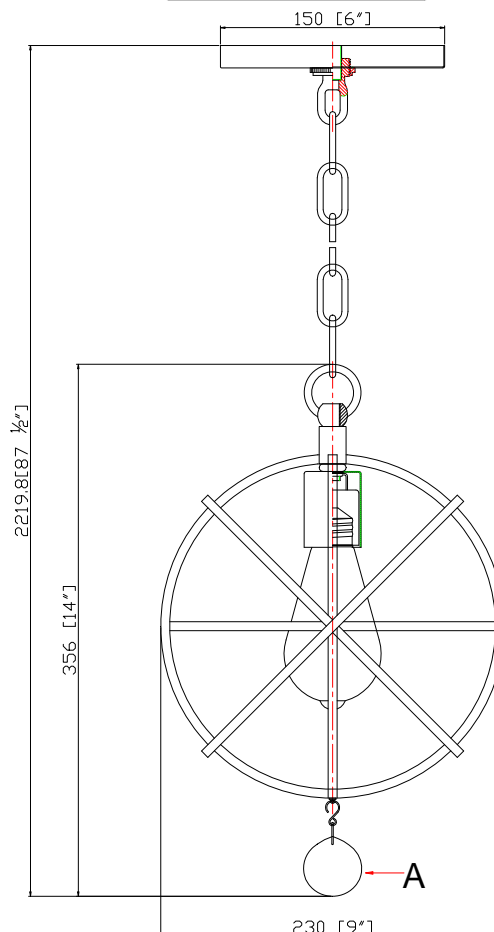

CRYSTORAMA

1958

95 Cantiague Rock Road, Westbury NY 11590

ph:516.931.9090 fax:516.931.1254

info@crystorama.com www.crystorama.com

MODEL#:9220-WW ASSEMBLY AND DRESSING INSTRUCTIONS

All electrical components must be installed by a licensed electrician in accordance with the National Electric Code and the appropriate local electrical codes.

You will need 1 - Med.Bulb
Recommended 100Watts
Bulb not included

For Ceiling

For Hanging

A= (1X40mm Ball)X1

2015-03-26