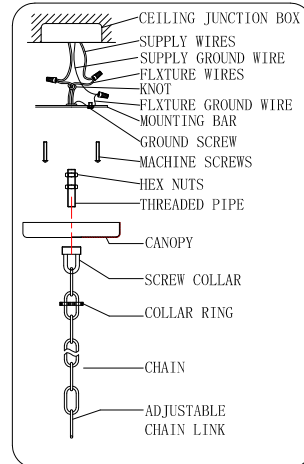

CRYSTORAMA

1958

95 Cantiague Rock Road, Westbury NY 11590

ph:516.931.9090 fax:516.931.1254

info@crystorama.com www.crystorama.com

MODEL#:9220-WW ASSEMBLY AND DRESSING INSTRUCTIONS

All electrical components must be installed by a licensed electrician in accordance with the National Electric Code and the appropriate local electrical codes.

You will need 1 - Med.Bulb
Recommended 100Watts
Bulb not included

For Ceiling

For Hanging

A= (1X40mm Ball)X1

2015-03-26