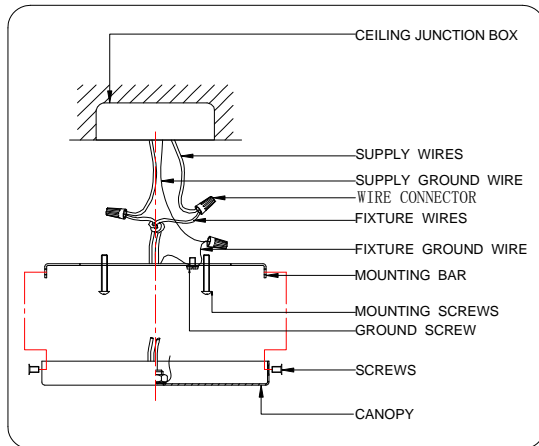

CRYSTORAMA

1958

95 Cantiague Rock Road, Westbury NY 11590

ph:516.931.9090 fax:516.931.1254

info@crystorama.com www.crystorama.com

MODEL#:9220-WW ASSEMBLY AND DRESSING INSTRUCTIONS

All electrical components must be installed by a licensed electrician in accordance with the National Electric Code and the appropriate local electrical codes.

You will need 1 - Med.Bulb
Recommended 100Watts
Bulb not included

For Ceiling

For Hanging

A= (1X40mm Ball)X1

2015-03-26