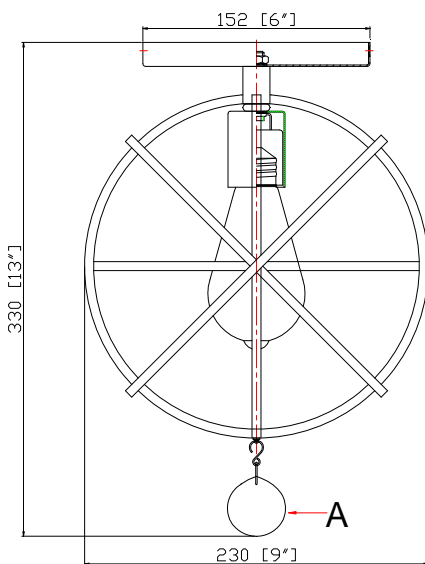

CRYSTORAMA

1958

95 Cantiague Rock Road, Westbury NY 11590

ph:516.931.9090 fax:516.931.1254

info@crystorama.com www.crystorama.com

MODEL#:9220-WW ASSEMBLY AND DRESSING INSTRUCTIONS

All electrical components must be installed by a licensed electrician in accordance with the National Electric Code and the appropriate local electrical codes.

You will need 1 - Med.Bulb
Recommended 100Watts
Bulb not included

For Ceiling

For Hanging

A= (1X40mm Ball)X1

2015-03-26