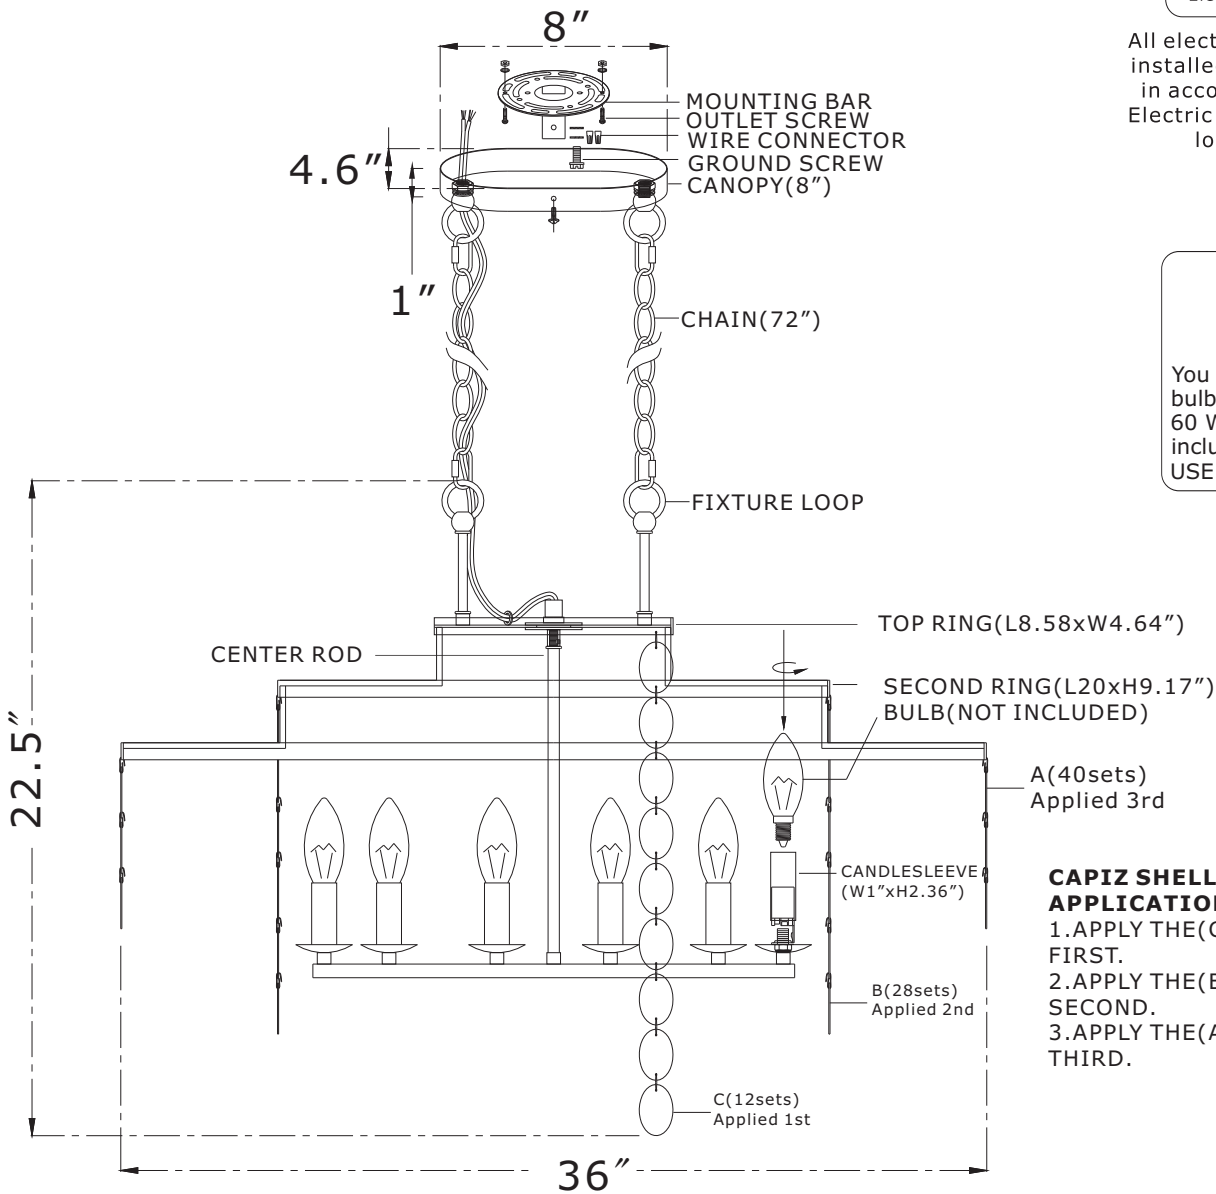

## MODEL#: **BRI-3009-SA** ASSEMBLY AND DRESSING INSTRUCTIONS

WARNING  
Electrical Danger Turn Power off

All electrical components must be installed by a licensed electrician in accordance with the National Electric Code and the appropriate local electrical codes

You will need 6 Candelabra bulbs. 40 Watts recommended 60 Watts max. Bulb not included.  
**USE LED FOR EXTENDED USE**

### CAPIZ SHELL STRAND APPLICATION

1. APPLY THE (C) CAPIZ SHELL STRANDS FIRST.
2. APPLY THE (B) CAPIZ SHELL STRANDS SECOND.
3. APPLY THE (A) CAPIZ SHELL STRANDS THIRD.

**C:** 12SETS CAPIZ SHELLS-45MM-9 PCS SHELLS

**B:** 28SETS CAPIZ SHELLS-45MM-6 PCS SHELLS

**A:** 40SETS CAPIZ SHELLS-45MM-3 PCS SHELLS

5 SPARE 2 HOLE CAPIZ SHELLS

2 SPARE 1 HOLE CAPIZ SHELLS