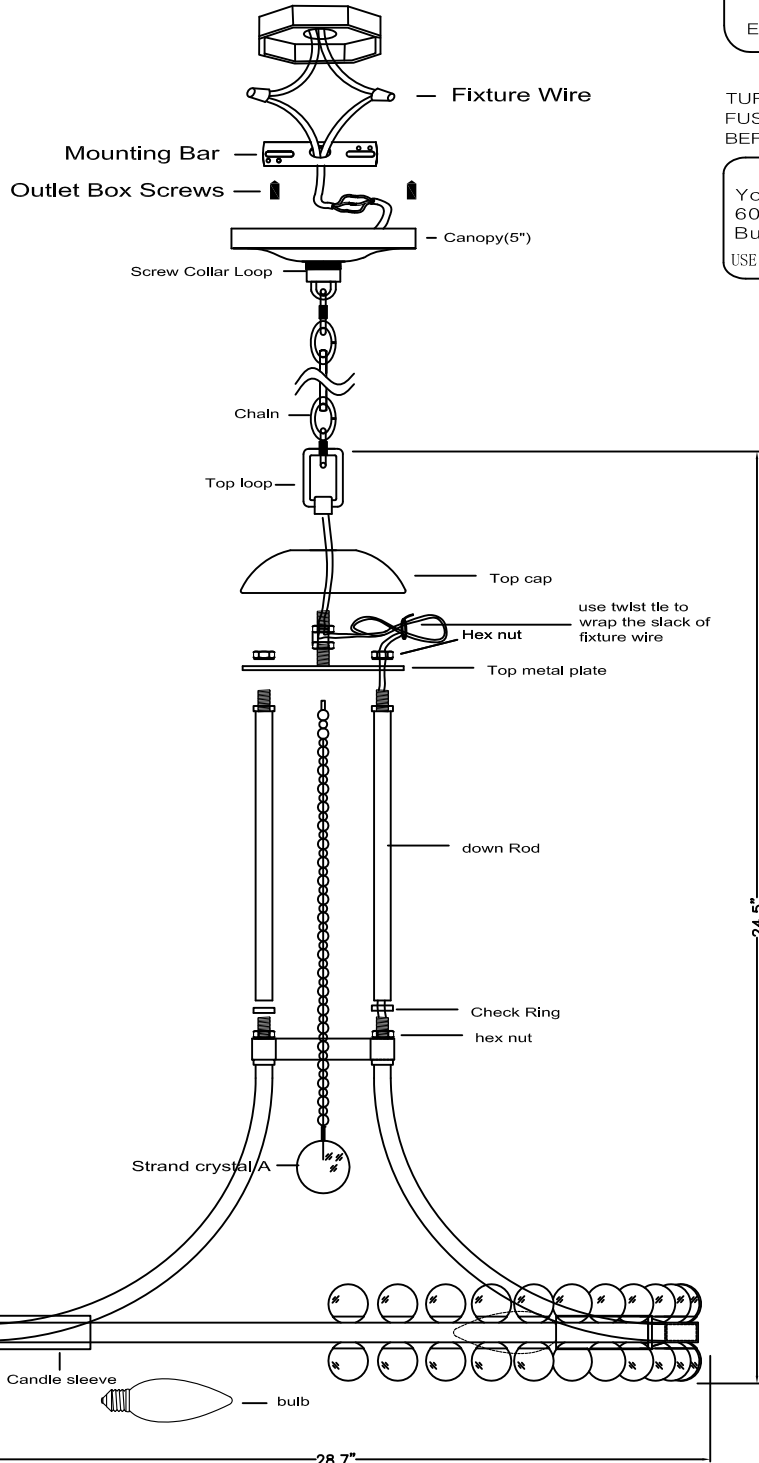

Electrical Danger    Turn Power Off

**IMPORTANT**  
 TURN OFF THE POWER AT THE MAIN FUSE OR CIRCUIT BREAKER BOX BEFORE STARTING INSTALLATION

You will need 12-Cand.BULBS  
 60 watts Max  
 Bulbs not included  
 USE LED BULBS FOR EXTENDED USE

- A-  Strand crystal A=27pcs\*8mm ball +27pcs\*6mm ball+1pcs\*40mm ball
- B-  Strand crystal B=116pcs\*30mm ball