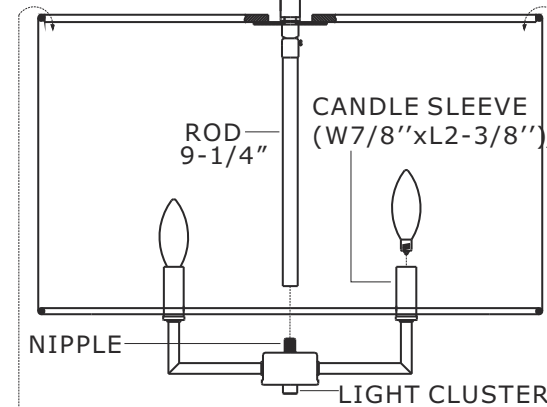

You will need 6 Candelabra bulbs 60 Watts recommended, Use LED bulbs for Extended use. Bulb not included

Place the fabric shade inside the metal frame and secure it with the clips.