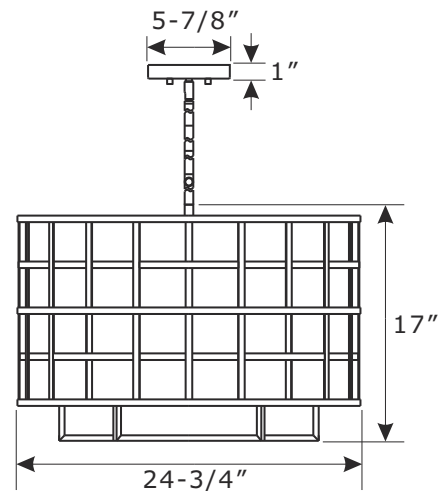

You will need 6 Candelabra bulbs 60 Watts recommended, Use LED bulbs for Extended use. Bulb not included

Place the fabric shade inside the metal frame and secure it with the clips.