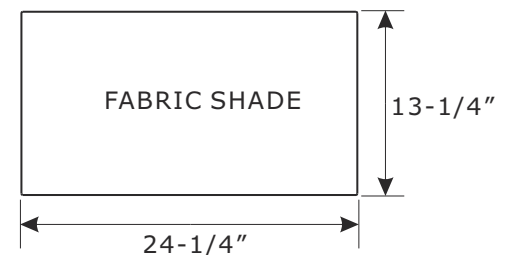

You will need 6 Candelabra bulbs 60 Watts recommended, Use LED bulbs for Extended use. Bulb not included

Place the fabric shade inside the metal frame and secure it with the clips.