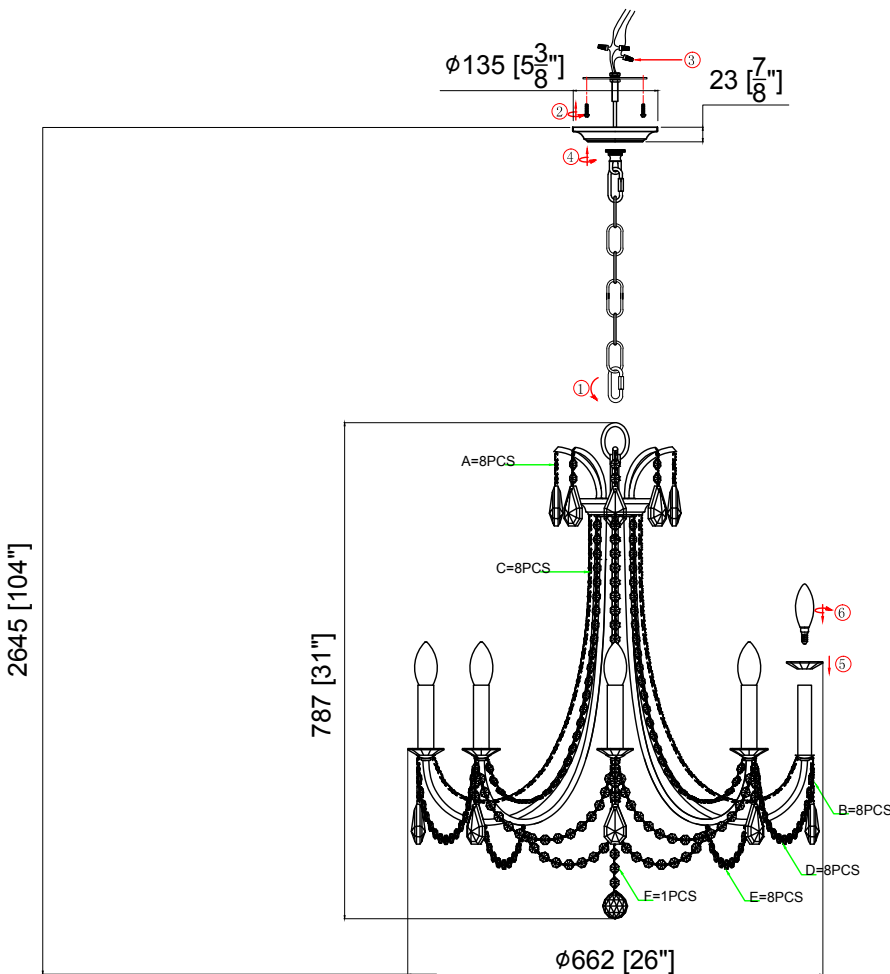

## ASSEMBLY INSTRUCTION MODEL # KAR-90908-AG-CL-MWP

All electrical components must be installed by a licensed electrician in accordance with the National Electric Code and the appropriate local electrical codes.

You will need 8 Candelabra Base Bulb  
60 Watts Recommended 60 Watts Max.  
**USE LED BULBS FOR EXTENDED USE (This fixture is Dry rated)**

### How to Install

- Please place the fixture parts on a soft-cloth covered platform before installation. Do not remove the packaging on the arms until after installation is completed.
- Spread out the arms equally. Open the quick link at the end of the chain and fasten the chain to the fixture loop. Fasten mounting hardware to junction box with the machine screws. After the wires are connected, screw the screw collar loop onto the nipple. Place the canopy up against the ceiling and secure by tightening the screw collar loop ring.
- After safely attaching the fixture onto the junction box, Slide the bobèche over the candle sleeve, then install the bulbs and proceed to connecting the power.
- When you begin to dress the fixture, start with package labeled (A).
- IMPORTANT:** Apply crystal sets in alphabetical order.

### Part Numbers

- A. (1)-Mounting Hardware
- B. (1)-Canopy, D5 3/8 X H 7/8"  
(XBN90903AGCAN5.375IN)
- C. (1)-Collar loop
- D. (1)-Chain, L72"  
(XBN90903AGCHA4MM)
- E. (8)-Scroll arms, L4 3/4"
- F. (8)-Candle sleeve, L4 3/8"  
(XBN90908AGCDL4.125IN)
- G. (8)-Crystal Bobeche, D 2 3/8"  
(XBN90902BOB2.375IN)
- H. (1)-Fixture loop