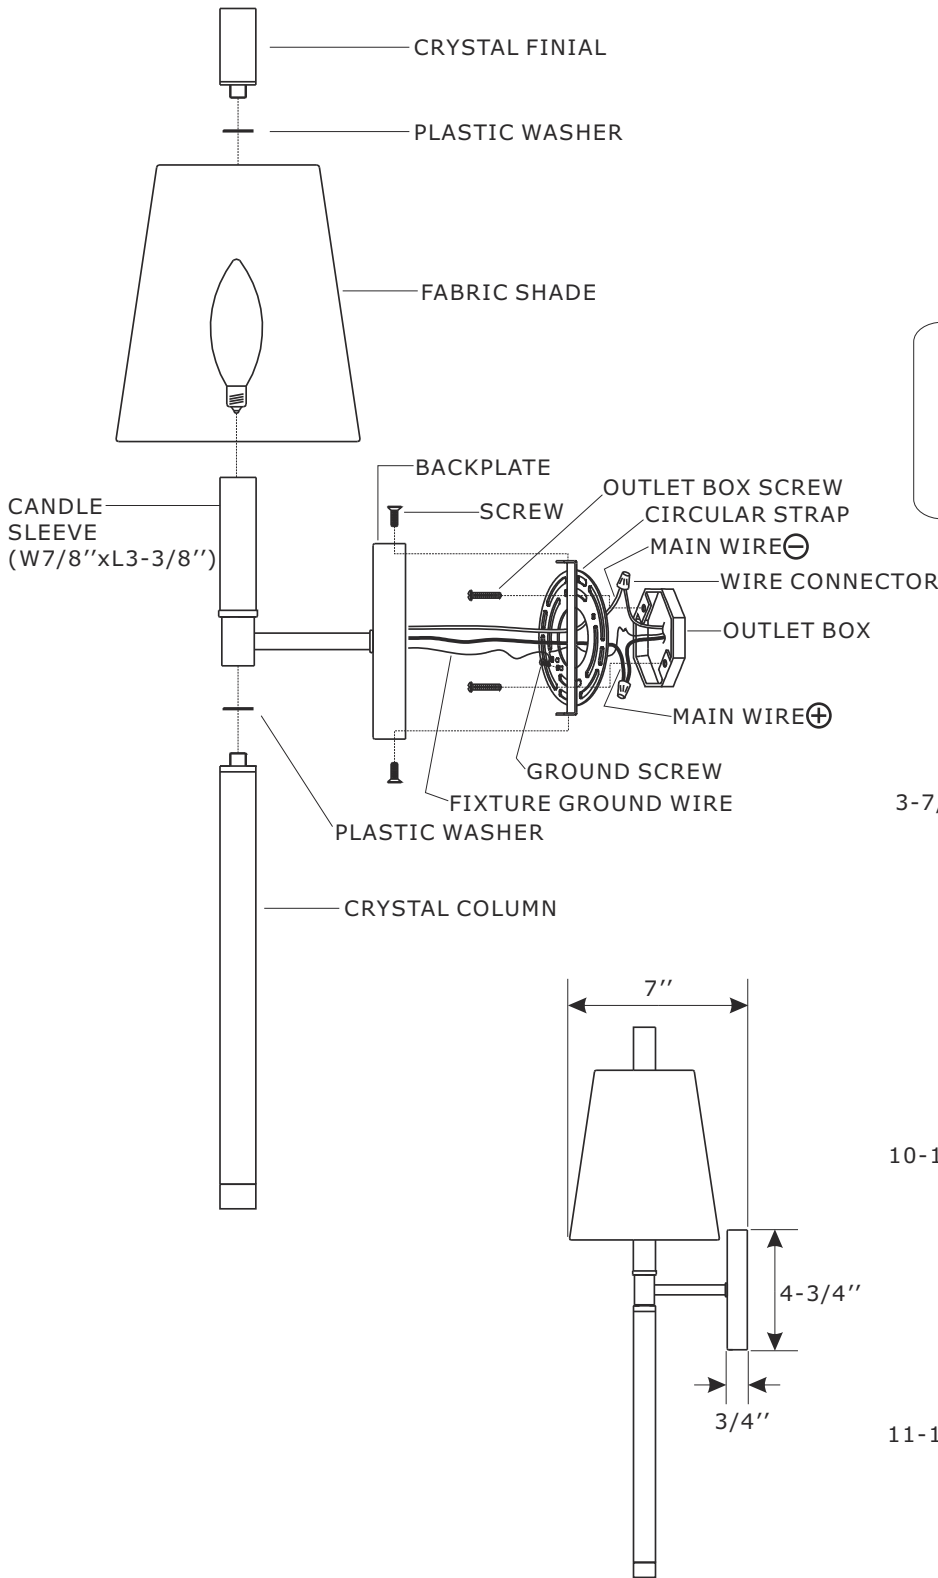

## MODEL#: REN-261-PN ASSEMBLY AND DRESSING INSTRUCTIONS

**WARNING:**

Electrical Danger Turn Power off

All electrical components must be installed by a licensed electrician in accordance with the National Electric Code and the appropriate local electrical codes.