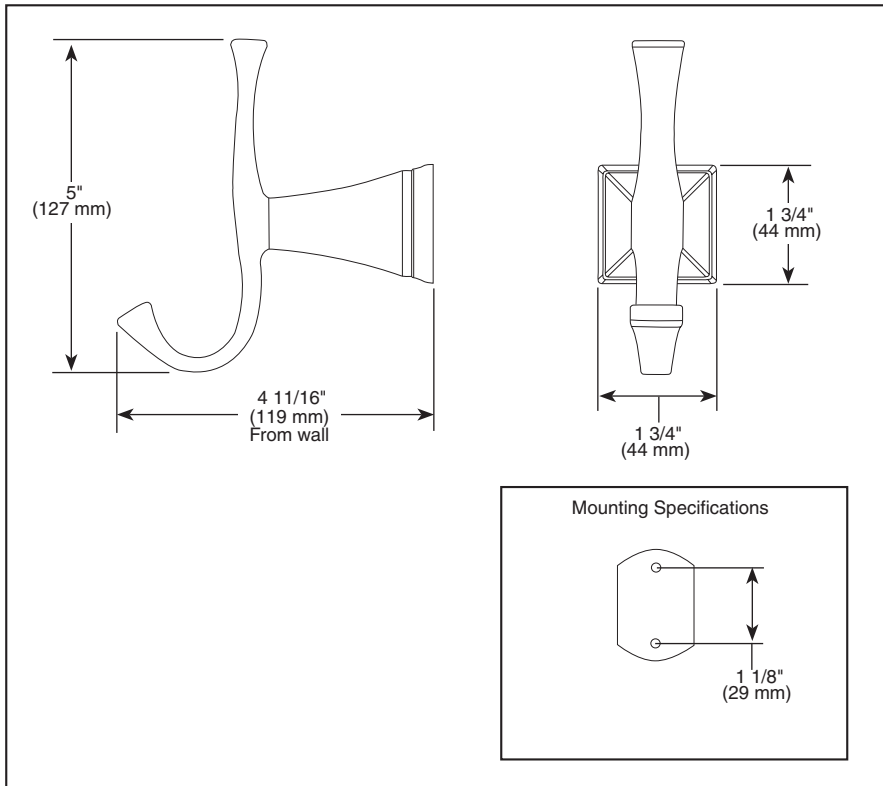

## ACCESSORIES

- Dryden™ Bath Collection
- Robe Hook

Submitted Model No.: \_\_\_\_\_

Specific Features: \_\_\_\_\_

### STANDARD SPECIFICATIONS:

- Wood blocking is preferable behind all wall surfaces. If wood blocking is not available, the following fasteners are suggested: Tile/Masonry-Plastic or lead Anchors Plaster/drywall-Toggle bolts.
- Mounting hardware included with product.