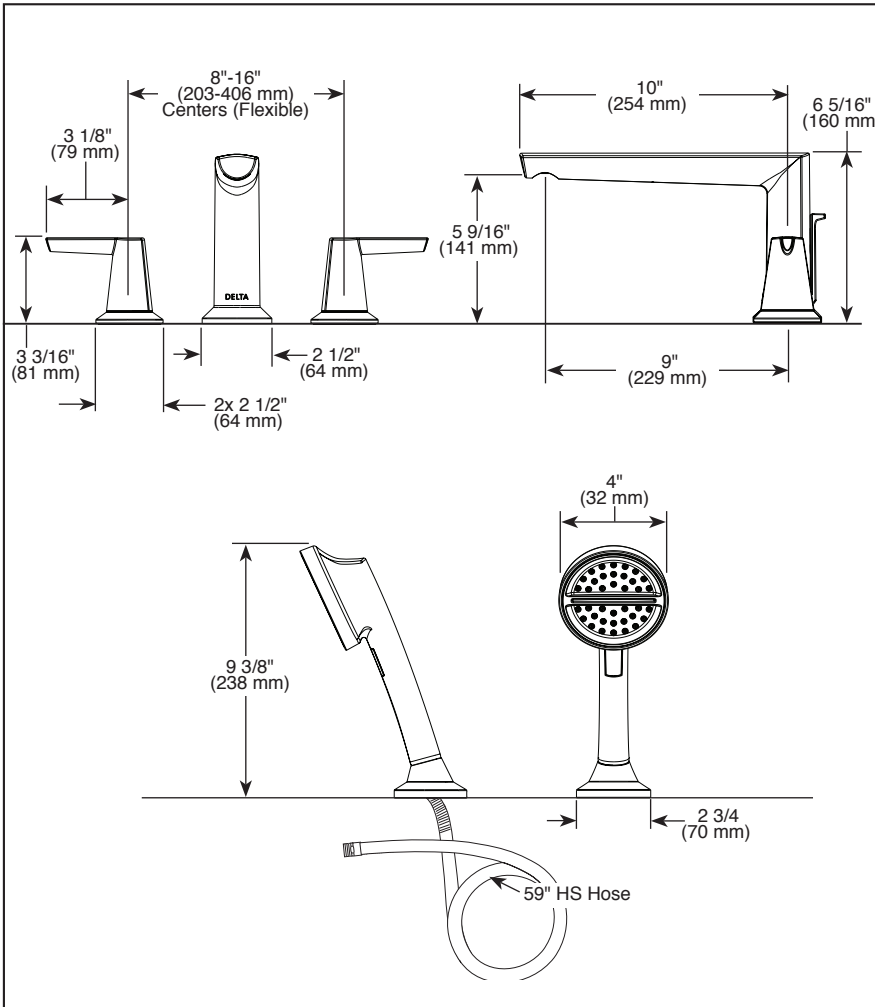

Submitted Model No.: _____

Specific Features: _____

▲ Designate proper finish suffix

see what Delta can do™

ROMAN TUB/WHIRLPOOL FAUCET TRIM

- Galeon™ Bath Collection
- Three Hole Installation (T2771 Series)
- Four Hole Installation (T4771 Series)

FEATURES:

- Lumicoat™ Finish (-PR models only)
- Lumicoat™ Finishes easily wipe clean without cleaners and chemicals on the products most commonly touched areas

STANDARD SPECIFICATIONS:

- Temperature and volume controlled with handles
- Rough-In kit must also be ordered to complete installation
 - R4707 for four hole
 - R2700 or R2707 for three hole
 - RP23601 for three hole 10" fixed installation
 There are separate specification sheets on each rough-in kit if more details are required.
- Hand shower includes certified double check valves for backflow prevention (T4771)
- Hand shower max flow rate 1.75 gpm @ 80 psi, 6.6 L/min @ 550 kPa
- Hot/cold indicators