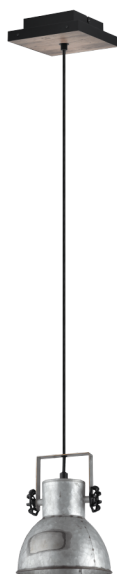

49619A BARNSTAPLE

General Information

Material number	49619A
Type	pendant light
Product segment	Indoor
Theme	Vintage

Dimensions

Article Height (in inch)	43.31
Article Diameter (in inch)	6.89
Net Weight	1.28 Kilogram

Material & Colour

Enclosure Material	steel
Enclosure Colour	black
Glass/Shade Material	steel
Glass/Shade Color	used look Zinc

Functionality

Switch Type	without switch
Battery	No

Technical Information

max. Wattage (1)	1X40W
------------------	-------

49619A BARNSTAPLE

Illuminant 1

Illuminant Type (1)	E26
Illuminant incl. (1)	Exclusive
Socket Type (1)	E26

Technical changes reserved

2/2

Contact | Support
eglo.com/uk/eglo-worldwide