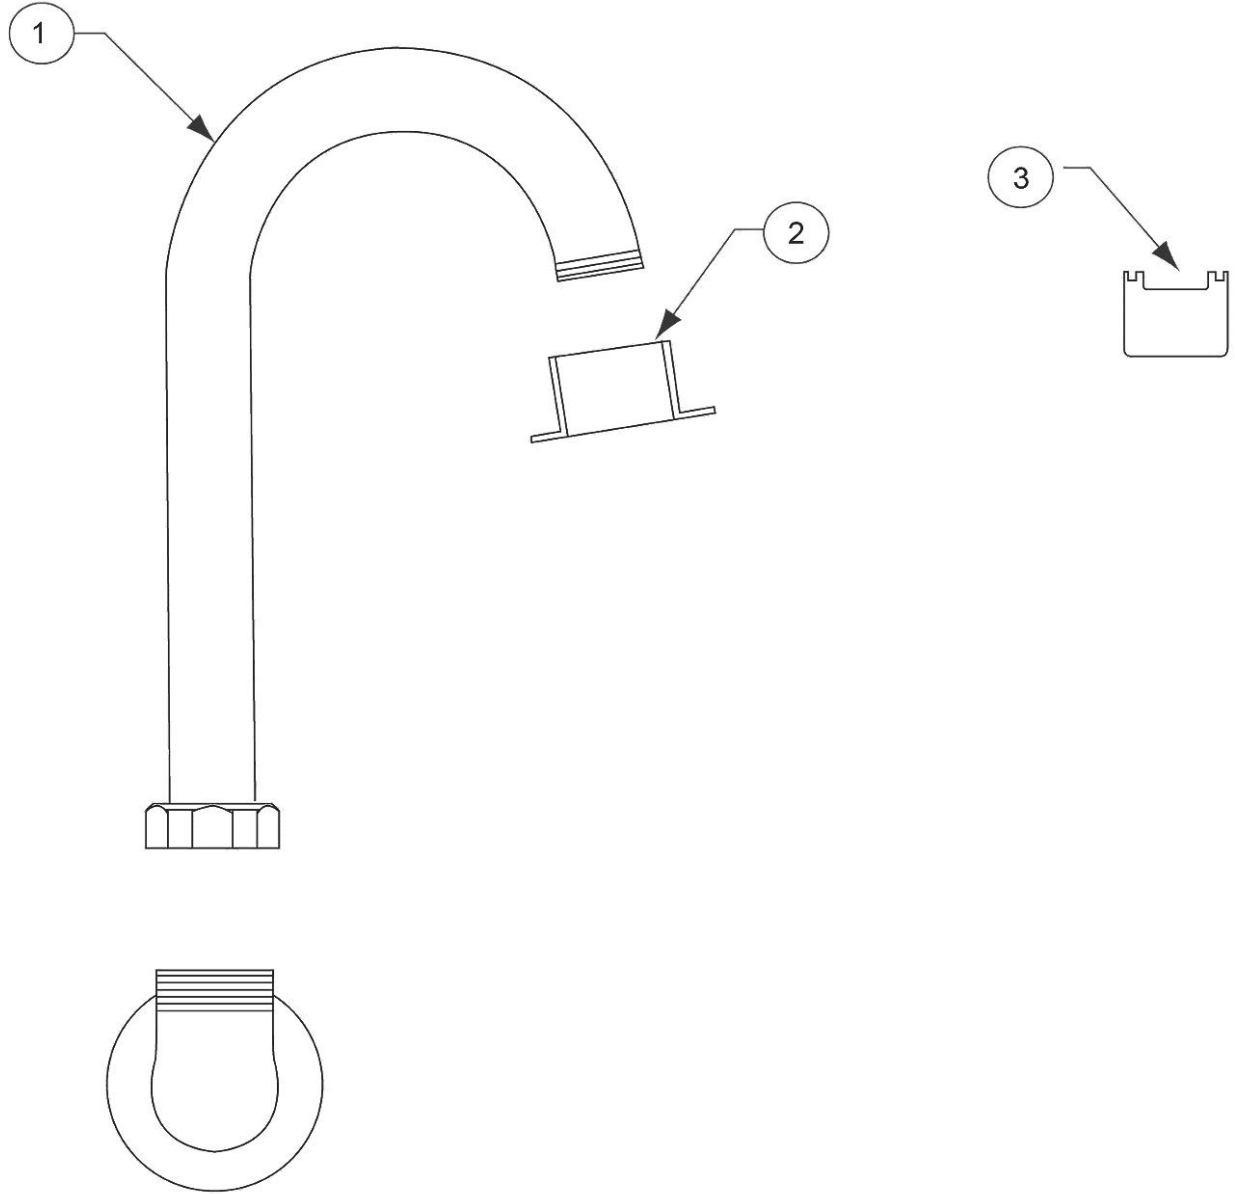

**PRODUCT SPECIFICATIONS**

Elkay Wall Mount 8-1/4" Spout. Faucet is made of Chrome-plated Brass material.

<b>Material:</b>	Chrome-plated Brass
<b>Flow Rate:</b>	

**AMERICAN PRIDE. A LIFETIME TRADITION.**  
Like your family, the Elkay family has values and traditions that endure. For almost a century, Elkay has been a family-owned and operated company, providing thousands of jobs that support our families and communities.

**Product Compliance:** ASME A112.18.1/CSA B125.1  
NSF 61  
NSF 372 (lead free)

[Clean and Care Manual \(PDF\)](#)  
[Installation Instructions \(PDF\)](#)  
[Warranty \(PDF\)](#)

PART: \_\_\_\_\_ QTY: \_\_\_\_\_  
 PROJECT: \_\_\_\_\_  
 CONTACT: \_\_\_\_\_  
 DATE: \_\_\_\_\_  
 NOTES: \_\_\_\_\_  
 APPROVAL: \_\_\_\_\_

ITEM NUMBER	NUMBER REQUIRED	PART NUMBER	PART DESCRIPTION
1	1	72001890	Swing Gooseneck
2	1	AE19A	Vandal-resistant, Anti-hose Aerator
3	1	72002000	Lock Key

*In keeping with our policy of continuing product improvement, Elkay reserves the right to change product specifications without notice. Please visit [elkay.com](http://elkay.com) for the most current version of Elkay product specification sheets. This specification describes an Elkay product with design, quality, and functional benefits to the user. When making a comparison of other producers' offerings, be certain these features are not overlooked.*