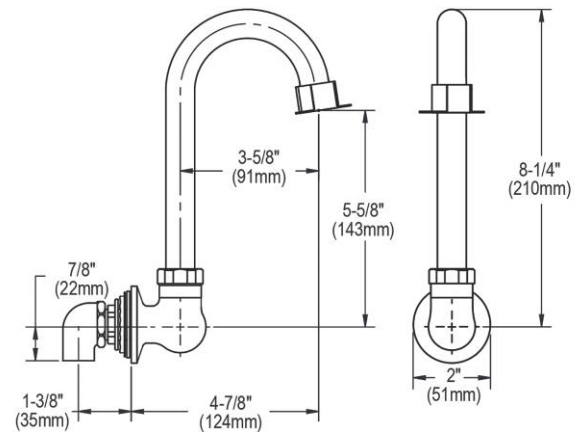

**PRODUCT SPECIFICATIONS**

Elkay Wall Mount 8-1/4" Spout. Faucet is made of Chrome-plated Brass material.

<b>Material:</b>	Chrome-plated Brass
<b>Flow Rate:</b>	

**AMERICAN PRIDE. A LIFETIME TRADITION.**  
Like your family, the Elkay family has values and traditions that endure. For almost a century, Elkay has been a family-owned and operated company, providing thousands of jobs that support our families and communities.

**Product Compliance:** ASME A112.18.1/CSA B125.1  
NSF 61  
NSF 372 (lead free)

[Clean and Care Manual \(PDF\)](#)  
[Installation Instructions \(PDF\)](#)  
[Warranty \(PDF\)](#)

PART: \_\_\_\_\_ QTY: \_\_\_\_\_  
 PROJECT: \_\_\_\_\_  
 CONTACT: \_\_\_\_\_  
 DATE: \_\_\_\_\_  
 NOTES: \_\_\_\_\_  
 APPROVAL: \_\_\_\_\_

ITEM NUMBER	NUMBER REQUIRED	PART NUMBER	PART DESCRIPTION
1	1	72001890	Swing Gooseneck
2	1	AE19A	Vandal-resistant, Anti-hose Aerator
3	1	72002000	Lock Key

*In keeping with our policy of continuing product improvement, Elkay reserves the right to change product specifications without notice. Please visit [elkay.com](http://elkay.com) for the most current version of Elkay product specification sheets. This specification describes an Elkay product with design, quality, and functional benefits to the user. When making a comparison of other producers' offerings, be certain these features are not overlooked.*