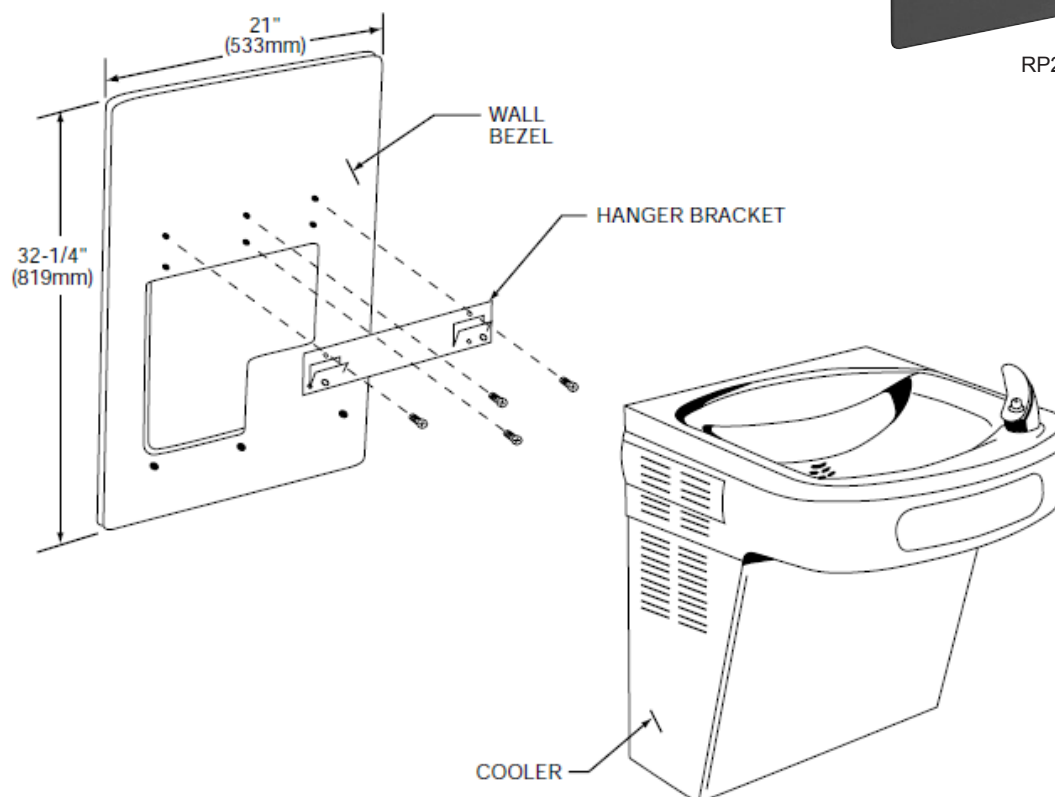

ELKAY® SPECIFICATIONS

Wall Bezel Model RP2130

GENERAL

Accessory wall bezel designed for users who are remodeling to meet ADA requirements. Wall bezel will cover wall surface imperfections left when replacing water cooler models HEW, EWA, EWCA with EZ, LZ, EMABF, LMABF or (L)VRC models.

CONSTRUCTION

.125" (3mm) thick textured ABS.

COLOR

Black

DIMENSIONS

32-1/4" H X 21" L

RP2130

In keeping with our policy of continuing product improvement, Elkay reserves the right to change specification without notice. Please visit elkay.com for the most current version.