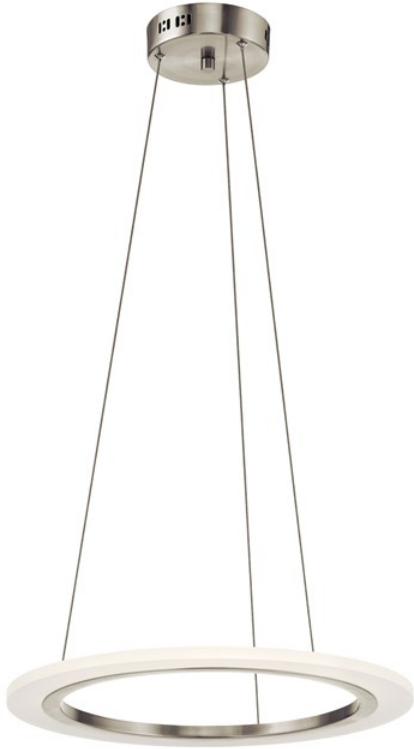

Hyvo™ 1 Ring LED Pendant Brushed Nickel

83671 (Brushed Nickel)

Project Name: _____
Location: _____
Type: _____
Qty: _____
Comments: _____

Certifications/Qualifications

Location Rating	Dry
	www.kichler.com/warranty

Dimensions

Base Backplate	6.25" DIA
Chain/Stem Length	96" [243.8cm] Cable"
Weight	5.06 LBS
Height	1.60"
Length	49.40"
Overall Height	243.84"

Mounting/Installation

Interior/Exterior	INTERIOR
Lead Wire Length	244
Mounting Weight	5.06 LBS

Photometrics

Color Rendering Index	80
Color Temperature Range	3000
Delivered Lumens	1410
Kelvin Temperature	3000K

Primary Lamping

Dimmable	Yes
Lamp Included	Integrated
Light Source	LED
Socket Type	Integrated LED

Product/Ordering Information

SKU	83671.00
Finish	Brushed Nickel
Style	Contemporary
UPC	887913836717

Specifications

Diffuser Description	Matte White Acrylic Acrylic
Material	Steel
Shade Description	Acrylic