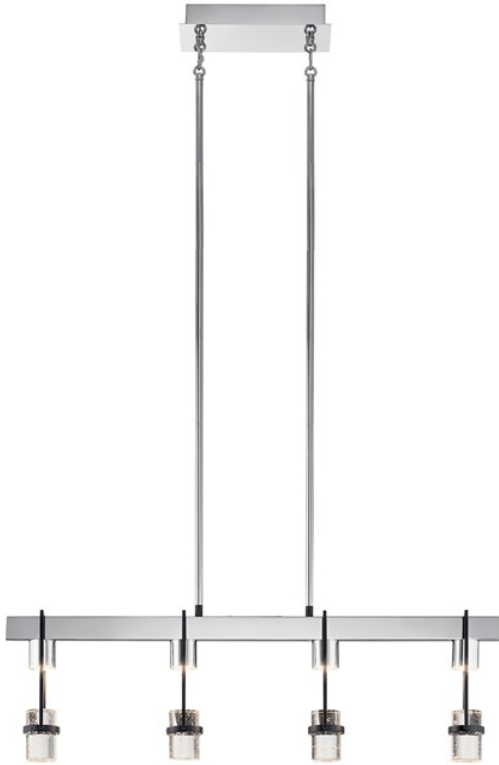

# Ayse 4 Light Linear Pendant Matte Black

84127 (Matte Black)

Project Name: \_\_\_\_\_  
 Location: \_\_\_\_\_  
 Type: \_\_\_\_\_  
 Qty: \_\_\_\_\_  
 Comments: \_\_\_\_\_

## Dimensions

Base Backplate	10.25" x 5.25"
Chain/Stem Length	(2)6" (2)12" Tube"
Height	9.50"
Length	31.00"
Overall Height	47.25"
Width	3.50"

## Mounting/Installation

Lead Wire Length	274
------------------	-----

## Specifications

Diffuser Description	Clear Bubble Crystal
Material	Steel
Shade Description	Crystal