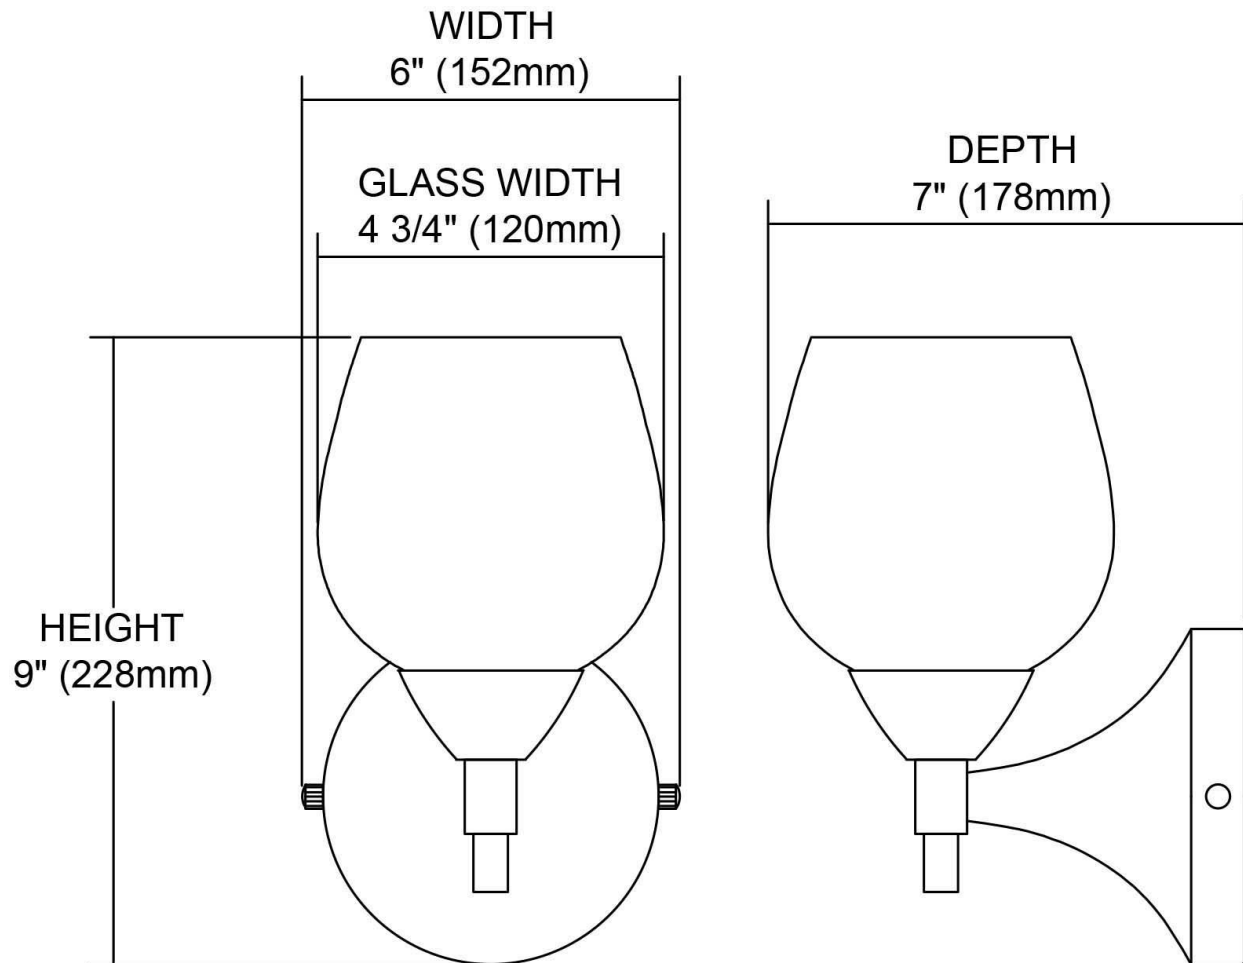

LED

ITEM #:	10150/1DR-MLT-LED
UPC	748119053677
Description	Celina 1-Light Wall Lamp in Dark Rust with Multi-colored Mosaic Glass - Includes LED Bulb
Finish	Dark Rust
Materials	Glass, Metal
Brand	ELK Lighting
Collection	Celina
Category	Indoor Lighting
Type	Sconce

ITEM DIMENSIONS				RATINGS & SPECIFICATIONS				
Width	5.5 inches			Safety Rating	N/A		Certification	Dry locations
Depth	7 inches			ADA Compliant	N/A		Voltage	N/A
Height	9 inches			BULBS / SOCKETS				
Weight	2 pounds			Quantity	1	Wattage	9.5 watts	
ADDITIONAL DIMENSIONS				Included	Yes		Type	A19 LED (E26 Medium Base)
Backplate / Canopy	5 diameter			Other	N/A			
HCWO	N/A			CHAIN / CORD INFORMATION				
Min. Extension	N/A			Chain	N/A		Cord	N/A
Max. Extension	N/A			SHADE / GLASS DETAILS				
OVERALL HEIGHT				Shade/Glass Description	Multi Fusion Glass			
Min.	N/A		Max.	N/A				
EXTENSION ROD(S)				Width	5 inches		Height	7 inches
N/A				Width at Top	5 inches		Width at Bottom	5 inches