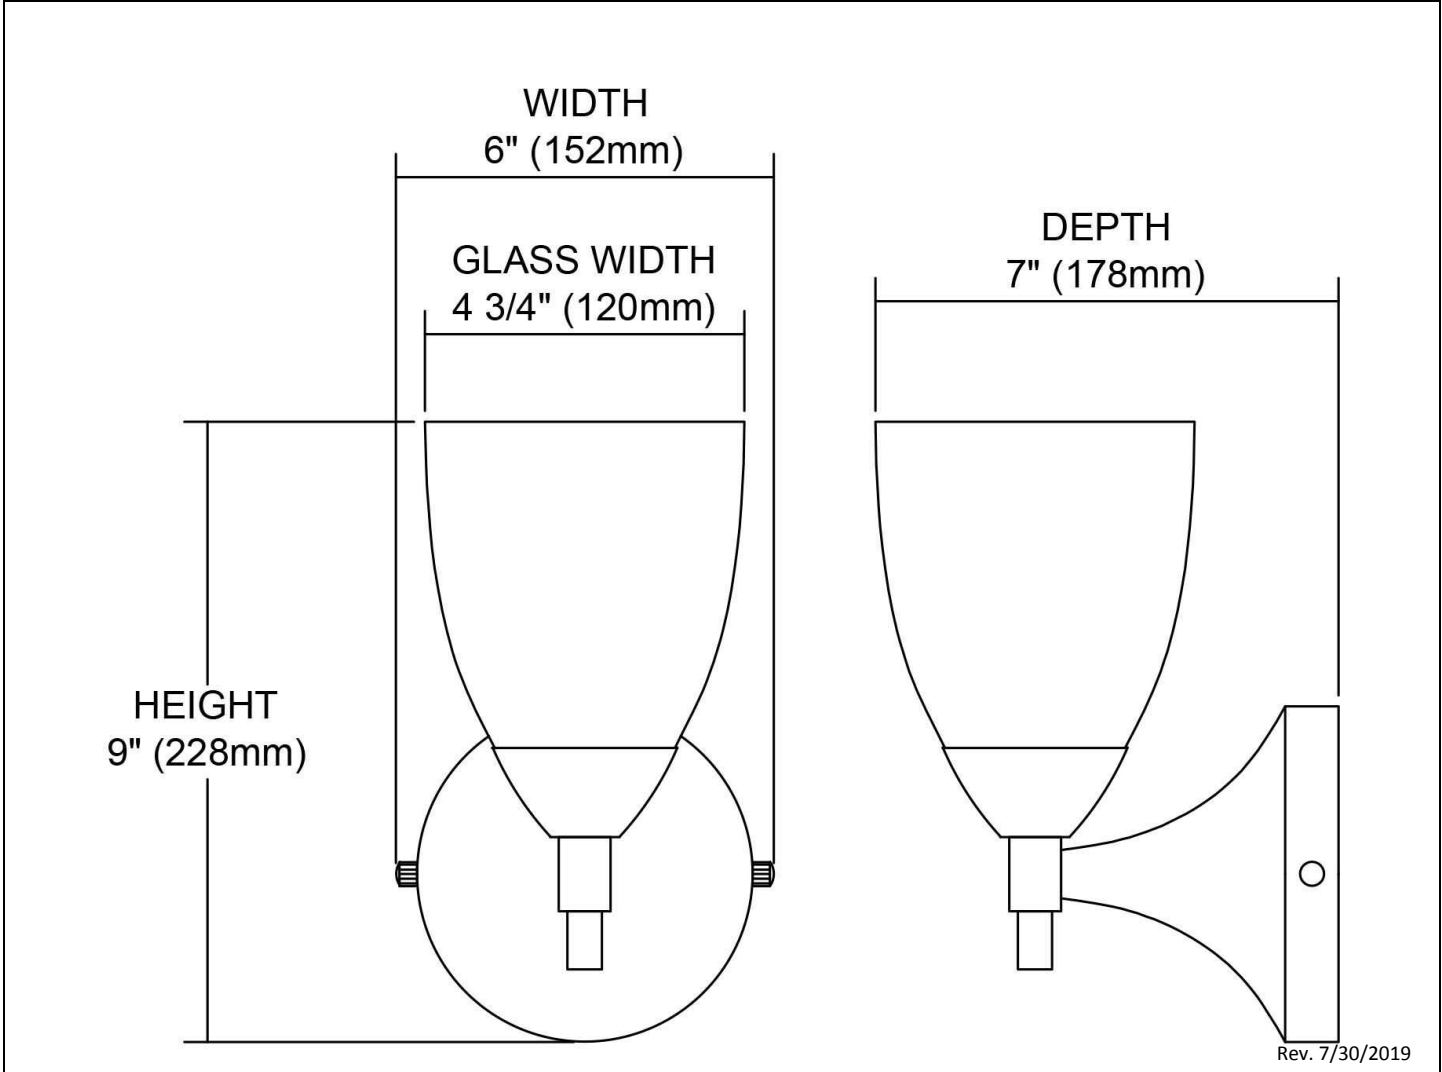


	<b>ITEM #:</b>	10150/1DR-WH-LED
	<b>UPC</b>	748119053356
	<b>Description</b>	Celina 1-Light Wall Lamp in Dark Rust with Simple White Glass - Includes LED Bulb
	<b>Finish</b>	Dark Rust
	<b>Materials</b>	Glass, Metal
	<b>Brand</b>	ELK Lighting
	<b>Collection</b>	Celina
	<b>Category</b>	Indoor Lighting
	<b>Type</b>	Sconce

ITEM DIMENSIONS				RATINGS & SPECIFICATIONS				
<b>Width</b>	5.5 inches			<b>Safety Rating</b>	N/A		<b>Certification</b>	Dry locations
<b>Depth</b>	7 inches			<b>ADA Compliant</b>	N/A		<b>Voltage</b>	N/A
<b>Height</b>	9 inches			<b>BULBS / SOCKETS</b>				
<b>Weight</b>	2 pounds			<b>Quantity</b>	1	<b>Wattage</b>	9.5 watts	
<b>ADDITIONAL DIMENSIONS</b>				<b>Included</b>	Yes		<b>Type</b>	A19 LED (E26 Medium Base)
<b>Backplate / Canopy</b>	5 diameter			<b>Other</b>	N/A			
<b>HCWO</b>	N/A			<b>CHAIN / CORD INFORMATION</b>				
<b>Min. Extension</b>	N/A			<b>Chain</b>	N/A		<b>Cord</b>	N/A
<b>Max. Extension</b>	N/A			<b>SHADE / GLASS DETAILS</b>				
<b>OVERALL HEIGHT</b>				<b>Shade/Glass Description</b>	Simple White Glass			
<b>Min.</b>	N/A		<b>Max.</b>	N/A				
<b>EXTENSION ROD(S)</b>				<b>Width</b>	5 inches		<b>Height</b>	7 inches
N/A				<b>Width at Top</b>	5 inches		<b>Width at Bottom</b>	5 inches