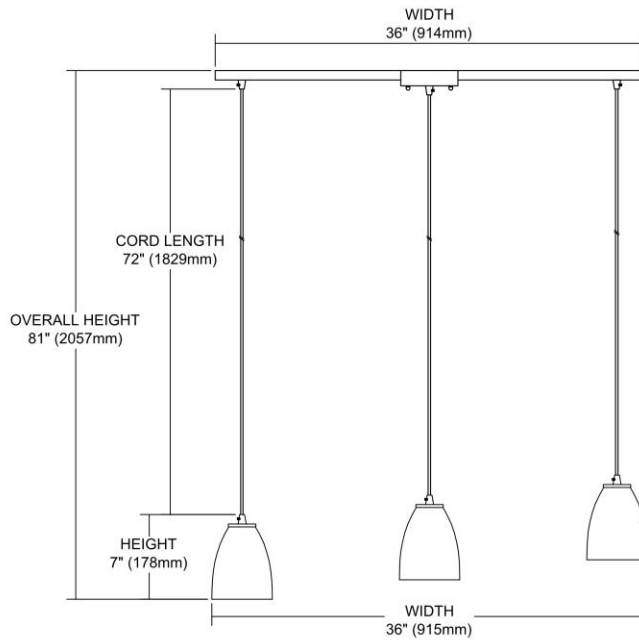


	<b>ITEM #:</b>	10465/3L-BRF
	<b>UPC</b>	748119084244
	<b>Description</b>	Fissure 3-Light Linear Pendant Fixture in Satin Nickel with Smoke Glass
	<b>Finish</b>	Satin Nickel
	<b>Materials</b>	Glass, Metal
	<b>Brand</b>	ELK Lighting
	<b>Collection</b>	Fissure
	<b>Category</b>	Indoor Lighting
	<b>Type</b>	Mini Pendant

ITEM DIMENSIONS				RATINGS & SPECIFICATIONS				
<b>Width</b>	5 inches			<b>Safety Rating</b>	N/A		<b>Certification</b>	N/A
<b>Depth</b>	36 inches			<b>ADA Compliant</b>	N/A		<b>Voltage</b>	N/A
<b>Height</b>	7 inches			<b>BULBS / SOCKETS</b>				
<b>Weight</b>	5 pounds			<b>Quantity</b>	3	<b>Wattage</b>	60 watts	
<b>ADDITIONAL DIMENSIONS</b>				<b>Included</b>	No		<b>Type</b>	A19 (E26 Medium Base)
<b>Backplate / Canopy</b>	36x2			<b>Other</b>	N/A			
<b>HCWO</b>	N/A			<b>CHAIN / CORD INFORMATION</b>				
<b>Min. Extension</b>	N/A			<b>Chain</b>	N/A		<b>Cord</b>	N/A
<b>Max. Extension</b>	N/A			<b>SHADE / GLASS DETAILS</b>				
<b>OVERALL HEIGHT</b>				<b>Shade/Glass Description</b>	Smoke Glass			
<b>Min.</b>	N/A	<b>Max.</b>	N/A					
<b>EXTENSION ROD(S)</b>				<b>Width</b>	5 inches		<b>Height</b>	N/A
N/A				<b>Width at Top</b>	N/A		<b>Width at Bottom</b>	N/A