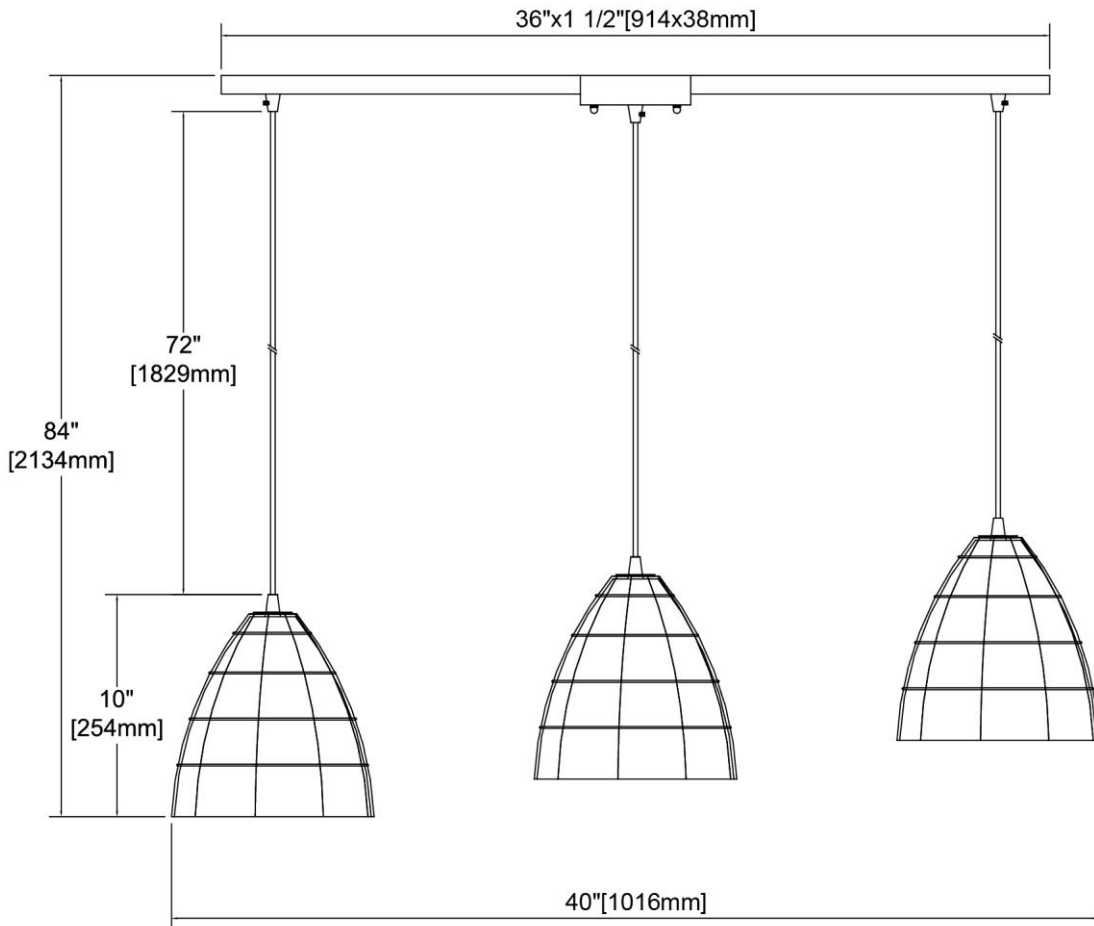

<b>ITEM #:</b>	10709/3L
<b>UPC</b>	748119137117
<b>Description</b>	Coastal Inlet 3-Light Linear Mini Pendant Fixture in Oil Rubbed Bronze with Rope
<b>Finish</b>	Oil Rubbed Bronze
<b>Materials</b>	Natural Rope, Steel
<b>Brand</b>	ELK Lighting
<b>Collection</b>	Coastal Inlet
<b>Category</b>	Indoor Lighting
<b>Type</b>	Mini Pendant

ITEM DIMENSIONS				RATINGS & SPECIFICATIONS				
<b>Width</b>	36 inches			<b>Safety Rating</b>	UL		<b>Certification</b>	Dry locations
<b>Depth</b>	9 inches			<b>ADA Compliant</b>	N/A		<b>Voltage</b>	120 volts
<b>Height</b>	10 inches			<b>BULBS / SOCKETS</b>				
<b>Weight</b>	8 pounds			<b>Quantity</b>	3	<b>Wattage</b>	60 watts	
<b>ADDITIONAL DIMENSIONS</b>				<b>Included</b>	No	<b>Type</b>	A19 (E26 Medium Base)	
<b>Backplate / Canopy</b>	36 diameter			<b>Other</b>	N/A			
<b>HCWO</b>	N/A			<b>CHAIN / CORD INFORMATION</b>				
<b>Min. Extension</b>	N/A			<b>Chain</b>	N/A	<b>Cord</b>	72 inches - Brown Fabric	
<b>Max. Extension</b>	N/A			<b>SHADE / GLASS DETAILS</b>				
<b>OVERALL HEIGHT</b>				<b>Shade/Glass Description</b>	Rope			
<b>Min.</b>	12 inches	<b>Max.</b>	84 inches	<b>Width</b>	9 inches		<b>Height</b>	9 inches
<b>EXTENSION ROD(S)</b>				<b>Width at Top</b>	9 inches		<b>Width at Bottom</b>	9 inches
N/A								