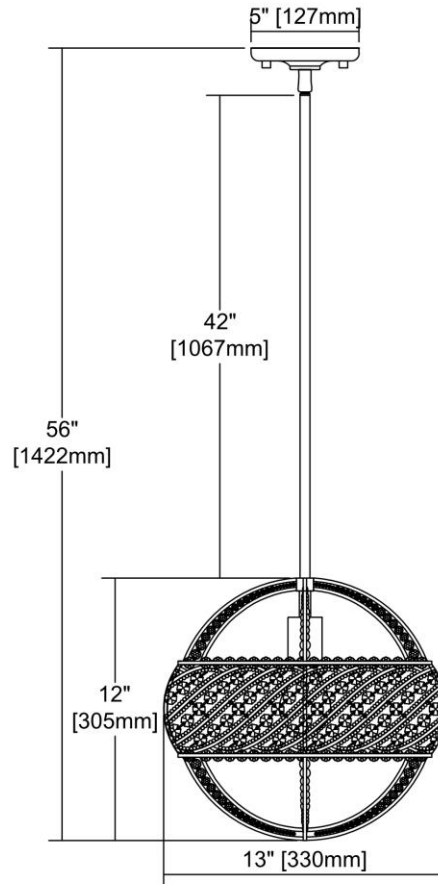


	ITEM #:	11093/1
	UPC	748119125053
	Description	Bradington 1-Light Pendant in Weathered Zinc with Clear Crystal
	Finish	Weathered Zinc
	Materials	Crystal, Metal
	Brand	ELK Lighting
	Collection	Bradington
	Category	Indoor Lighting
	Type	Pendant

ITEM DIMENSIONS				RATINGS & SPECIFICATIONS				
Width	13 inches			Safety Rating	N/A		Certification	N/A
Depth	13 inches			ADA Compliant	N/A		Voltage	N/A
Height	12 inches			BULBS / SOCKETS				
Weight	7 pounds			Quantity	1	Wattage	100 watts	
ADDITIONAL DIMENSIONS				Included	No		Type	A19 (E26 Medium Base)
Backplate / Canopy	5x5			Other	N/A			
HCWO	N/A			CHAIN / CORD INFORMATION				
Min. Extension	N/A			Chain	N/A		Cord	N/A
Max. Extension	N/A			SHADE / GLASS DETAILS				
OVERALL HEIGHT				Shade/Glass Description	Clear Crystal			
Min.	N/A		Max.	N/A				
EXTENSION ROD(S)				Width	N/A		Height	N/A
Rods: 1-6, 3-12				Width at Top	N/A		Width at Bottom	N/A