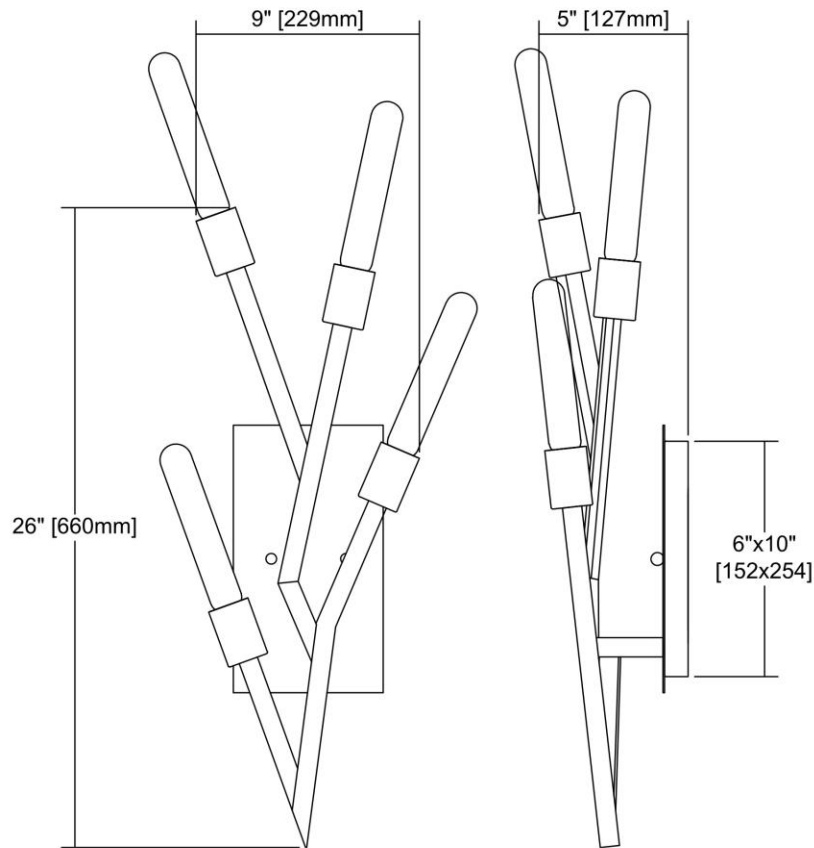

<b>ITEM #:</b>	11856/4
<b>UPC</b>	748119097664
<b>Description</b>	Freeform 4-Light Wall Lamp in Dark Graphite
<b>Finish</b>	Dark Graphite
<b>Materials</b>	Metal
<b>Brand</b>	ELK Lighting
<b>Collection</b>	Freeform
<b>Category</b>	Indoor Lighting
<b>Type</b>	Sconce

ITEM DIMENSIONS				RATINGS & SPECIFICATIONS				
<b>Width</b>	9 inches			<b>Safety Rating</b>	UL		<b>Certification</b>	N/A
<b>Depth</b>	18 inches			<b>ADA Compliant</b>	N/A		<b>Voltage</b>	N/A
<b>Height</b>	26 inches			<b>BULBS / SOCKETS</b>				
<b>Weight</b>	4 pounds			<b>Quantity</b>	4		<b>Wattage</b>	60 watts
ADDITIONAL DIMENSIONS				<b>Included</b>	No		<b>Type</b>	A19 (E26 Medium Base)
<b>Backplate / Canopy</b>	10x6			<b>Other</b>	N/A			
<b>HCWO</b>	N/A			CHAIN / CORD INFORMATION				
<b>Min. Extension</b>	N/A			<b>Chain</b>	N/A		<b>Cord</b>	N/A
<b>Max. Extension</b>	N/A			SHADE / GLASS DETAILS				
OVERALL HEIGHT				<b>Shade/Glass Description</b>	No Shade/Glass			
<b>Min.</b>	N/A		<b>Max.</b>	N/A				
EXTENSION ROD(S)				<b>Width</b>	N/A		<b>Height</b>	N/A
N/A				<b>Width at Top</b>	N/A		<b>Width at Bottom</b>	N/A