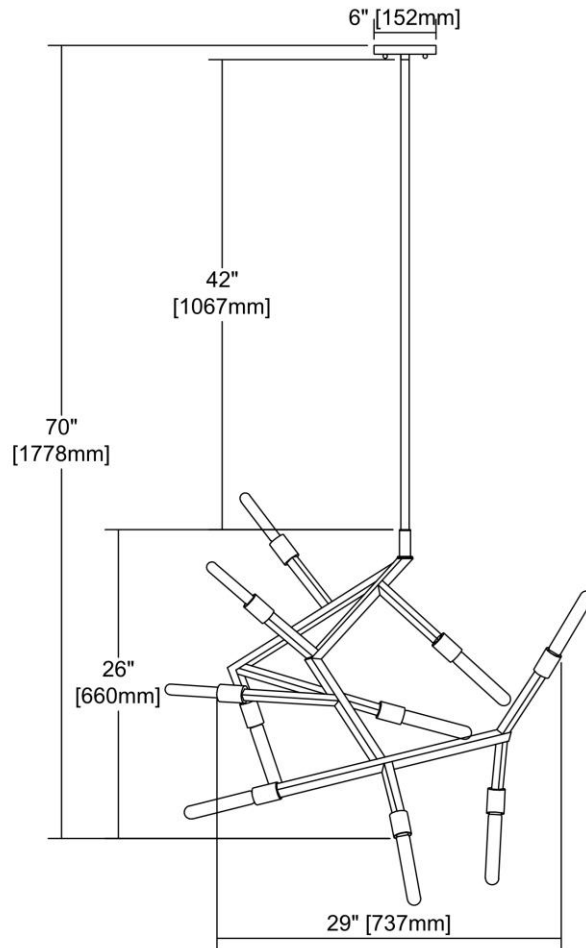


	ITEM #:	11859/10
	UPC	748119110462
	Description	Freeform 10-Light Chandelier in Dark Graphite
	Finish	Dark Graphite
	Materials	Metal
	Brand	ELK Lighting
	Collection	Freeform
	Category	Indoor Lighting
	Type	Chandelier

ITEM DIMENSIONS				RATINGS & SPECIFICATIONS				
Width	29 inches			Safety Rating	UL		Certification	N/A
Depth	23 inches			ADA Compliant	N/A		Voltage	N/A
Height	26 inches			BULBS / SOCKETS				
Weight	8 pounds			Quantity	10	Wattage	60 watts	
ADDITIONAL DIMENSIONS				Included	No		Type	A19 (E26 Medium Base)
Backplate / Canopy	6x6			Other	N/A			
HCWO	N/A			CHAIN / CORD INFORMATION				
Min. Extension	N/A			Chain	N/A		Cord	N/A
Max. Extension	N/A			SHADE / GLASS DETAILS				
OVERALL HEIGHT				Shade/Glass Description	No Shade/Glass			
Min.	N/A		Max.	N/A				
EXTENSION ROD(S)				Width	N/A		Height	N/A
Rods: 1-6, 1-12, 1-24				Width at Top	N/A		Width at Bottom	N/A