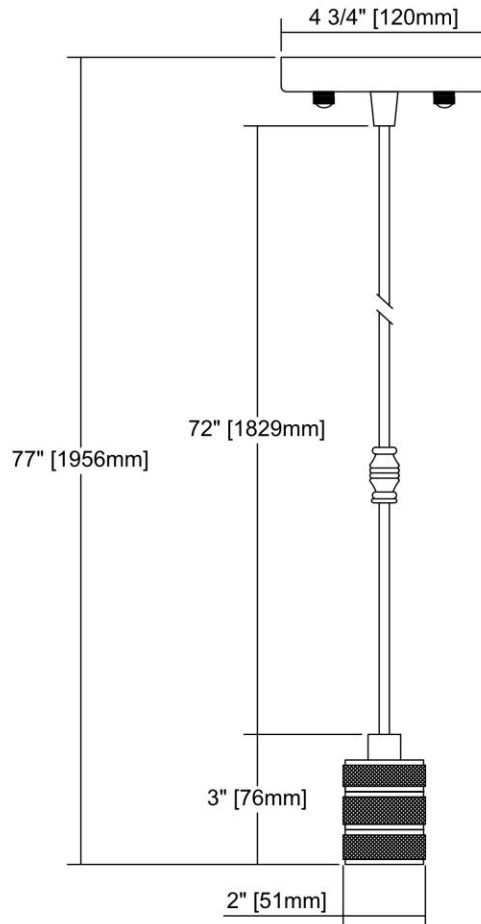

| | | |
|---|--------------------|--|
|  | ITEM #: | 14391/1 |
| | UPC | 748119100340 |
| | Description | Camley 1-Light Mini Pendant in Oil Rubbed Bronze and Polished Gold |
| | Finish | Oil Rubbed Bronze, Polished Gold |
| | Materials | Metal |
| | Brand | ELK Lighting |
| | Collection | Camley |
| | Category | Indoor Lighting |
| | Type | Mini Pendant |

| ITEM DIMENSIONS | | | | RATINGS & SPECIFICATIONS | | | | |
|------------------------------|----------|--|-------------|---------------------------------|----------------|--|------------------------|-----------------------|
| Width | 2 inches | | | Safety Rating | UL | | Certification | N/A |
| Depth | 2 inches | | | ADA Compliant | N/A | | Voltage | N/A |
| Height | 3 inches | | | BULBS / SOCKETS | | | | |
| Weight | 1 pounds | | | Quantity | 1 | | Wattage | 60 watts |
| ADDITIONAL DIMENSIONS | | | | Included | No | | Type | A19 (E26 Medium Base) |
| Backplate / Canopy | N/A | | | Other | N/A | | | |
| HCWO | N/A | | | CHAIN / CORD INFORMATION | | | | |
| Min. Extension | N/A | | | Chain | N/A | | Cord | N/A |
| Max. Extension | N/A | | | SHADE / GLASS DETAILS | | | | |
| OVERALL HEIGHT | | | | Shade/Glass Description | No Shade/Glass | | | |
| Min. | N/A | | Max. | N/A | | | | |
| EXTENSION ROD(S) | | | | Width | N/A | | Height | N/A |
| N/A | | | | Width at Top | N/A | | Width at Bottom | N/A |